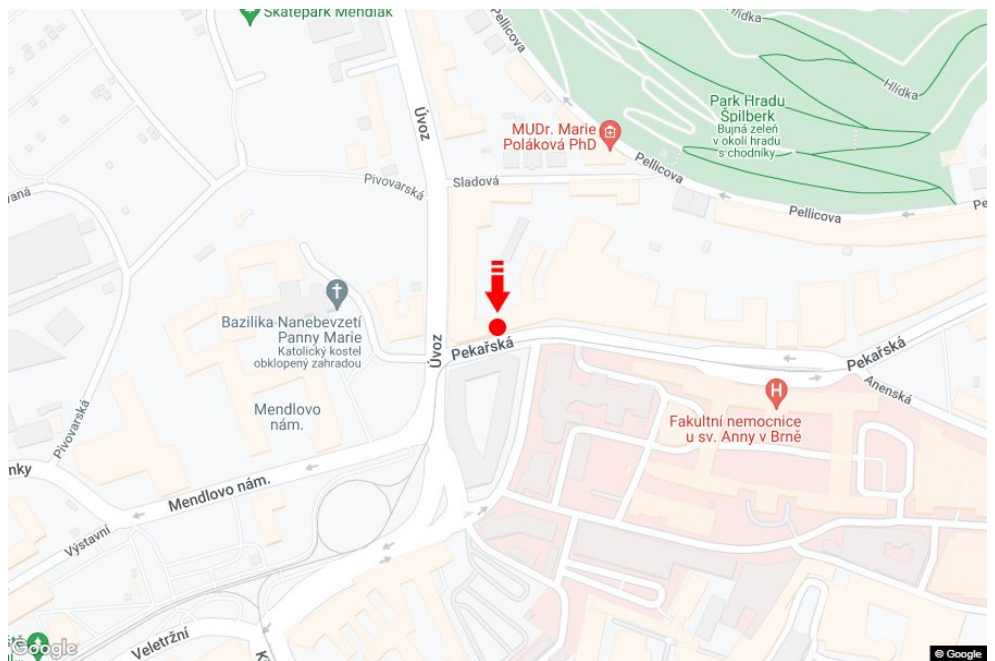

City: **Brno**

Address: **Pekařská**

District: **Brno-město**

Coordinates (WGS84): **49.191693 N 16.596333 E**

Region: **Jihomoravský kraj**

Type: **Reklamní fasády a plachty**

Size: **10,2x7,6m**

Panel location

- ☒ center
- ☐ suburb
- ☒ business district
- ☐ residential area
- ☐ industrial district
- ☐ undeveloped areas

Communications

- ☐ highway
- ☒ first-class road
- ☐ other roads
- ☐ street
- ☐ entrance
- ☐ exit
- ☐ car park
- ☒ pedestrian zone
- ☒ intersection

Position

- ☒ perpendicular
- ☐ oblique
- ☐ parallel
- ☐ separate

Visibility

- ☐ up to 20 m
- ☐ 20 - 50 m
- ☐ 20 - 50 m
- ☒ over 100 m
- ☐ custom lighting

Panel surroundings

☒ Public transport	☐ ČD, ČSAD railway station	☐ Post	☐ PNS
☒ Cultural facility	☐ Sport facilities	☒ Medical facility	☒ Shops
☐ Department store	☐ Supermarket	☐ filling station	☐ School, university
☐ Bank	☒ Restaurant	☐ Hotel