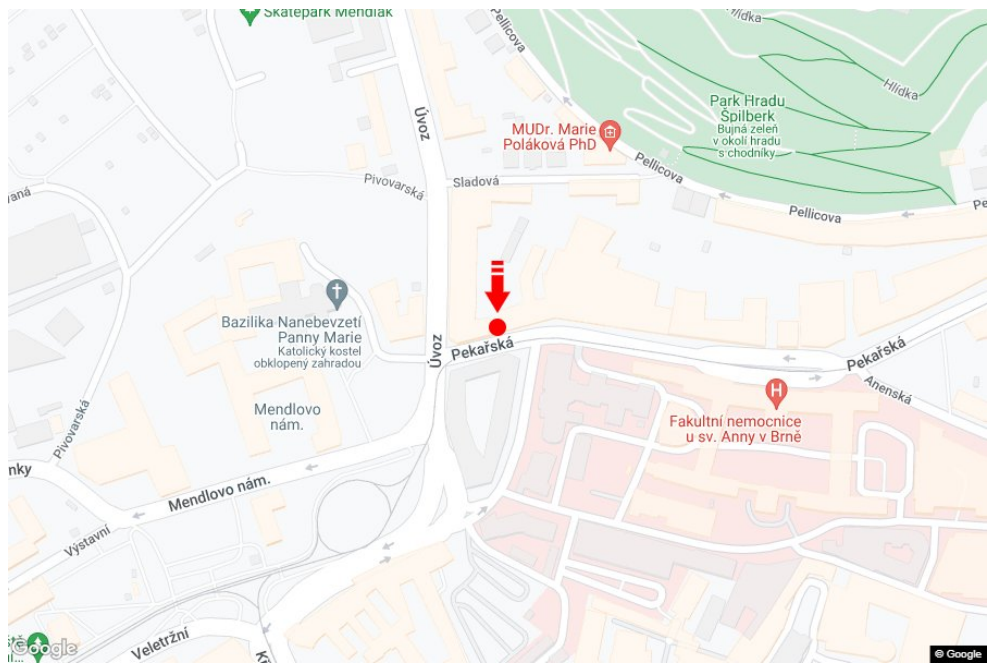

City: **Brno**

Address: **Pekařská**

District: **Brno-město**

Coordinates **49.191693 N 16.596333 E**

Region: **Jihomoravský kraj**

(WGS84):

Type: **Reklamní fasády a plachty**

Size: **7x9,4m**

Panel location

- ☒ center
- ☐ suburb
- ☒ business district
- ☐ residential area
- ☐ industrial district
- ☐ undeveloped areas

Communications

- ☐ highway
- ☒ first-class road
- ☐ other roads
- ☐ street
- ☐ entrance
- ☐ exit
- ☐ car park
- ☒ pedestrian zone
- ☒ intersection

Position

- ☒ perpendicular
- ☐ oblique
- ☐ parallel
- ☐ separate

Visibility

- ☐ up to 20 m
- ☐ 20 - 50 m
- ☐ 20 - 50 m
- ☒ over 100 m
- ☐ custom lighting

Panel surroundings

☒ Public transport	☐ ČD, ČSAD railway station	☐ Post	☐ PNS
☒ Cultural facility	☐ Sport facilities	☒ Medical facility	☒ Shops
☐ Department store	☐ Supermarket	☐ filling station	☐ School, university
☐ Bank	☒ Restaurant	☐ Hotel