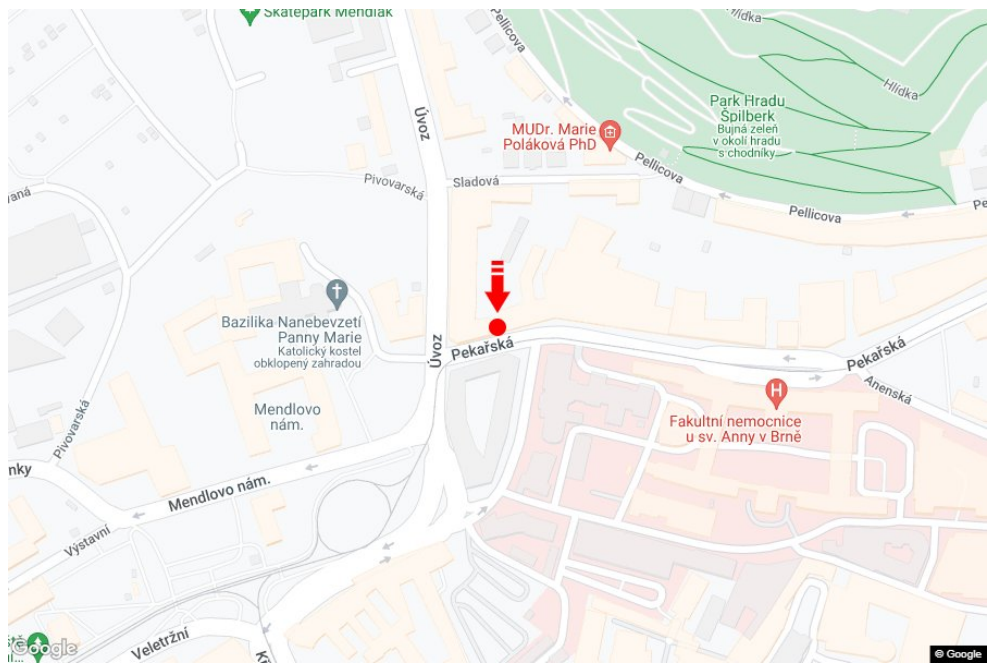

City: **Brno**

Address: **Pekařská**

District: **Brno-město**

Coordinates **49.191693 N 16.596333 E**

Region: **Jihomoravský kraj**

(WGS84):

Type: **Reklamní fasády a plachty**

Size: **2x9,4m**

Panel location

- ☒ center
- ☐ suburb
- ☒ business district
- ☐ residential area
- ☐ industrial district
- ☐ undeveloped areas

Communications

- ☐ highway
- ☒ first-class road
- ☐ other roads
- ☐ street
- ☐ entrance
- ☐ exit
- ☐ car park
- ☒ pedestrian zone
- ☒ intersection

Position

- ☒ perpendicular
- ☐ oblique
- ☐ parallel
- ☐ separate

Visibility

- ☐ up to 20 m
- ☐ 20 - 50 m
- ☐ 20 - 50 m
- ☒ over 100 m
- ☐ custom lighting

Panel surroundings

☒ Public transport	☐ ČD, ČSAD railway station	☐ Post	☐ PNS
☒ Cultural facility	☐ Sport facilities	☒ Medical facility	☒ Shops
☐ Department store	☐ Supermarket	☐ filling station	☐ School, university
☐ Bank	☒ Restaurant	☐ Hotel