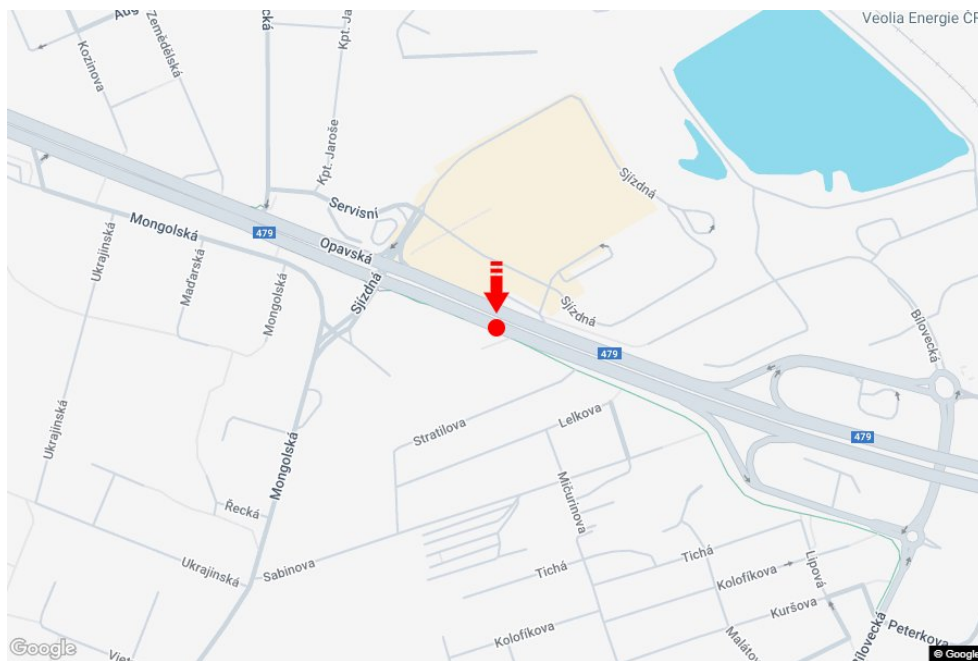

City: **Ostrava - Svinov**

District: **Ostrava-město**

Region: **Moravskoslezský kraj**

Type: **Double bigboard**

Address: **Opavská OC GALERIE, TESCO příjezd od Opavy, dc**

Coordinates (WGS84): **49.8260876 N 18.2003845 E**

Size: **960x820**

Panel location

- ☐ center
- ☐ suburb
- ☒ business district
- ☒ residential area
- ☐ industrial district
- ☐ undeveloped areas

Communications

- ☐ highway
- ☐ first-class road
- ☐ other roads
- ☒ street
- ☒ entrance
- ☐ exit
- ☐ car park
- ☒ pedestrian zone
- ☐ intersection

Position

- ☒ perpendicular
- ☐ oblique
- ☐ parallel
- ☒ separate

Visibility

- ☐ up to 20 m
- ☐ 20 - 50 m
- ☐ 20 - 50 m
- ☒ over 100 m
- ☒ custom lighting

Panel surroundings

☒ Public transport	☐ ČD, ČSAD railway station	☐ Post	☐ PNS
☐ Cultural facility	☐ Sport facilities	☐ Medical facility	☒ Shops
☐ Department store	☒ Supermarket	☒ filling station	☐ School, university
☐ Bank	☒ Restaurant	☐ Hotel