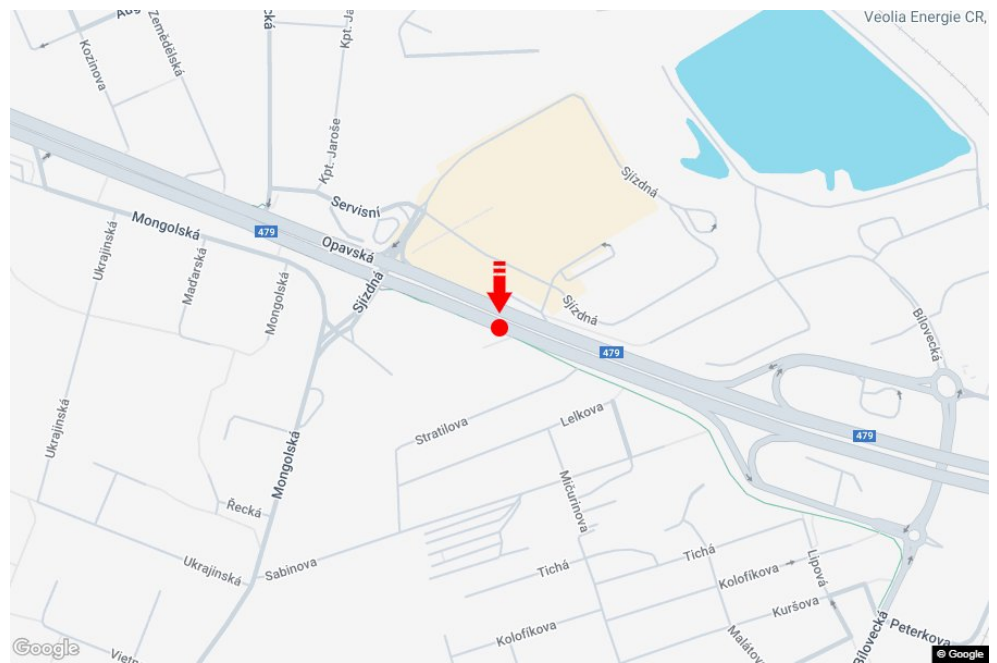

City: **Ostrava - Svinov**
District: **Ostrava-město**
Region: **Moravskoslezský kraj**
Type: **Double bigboard**

Address: **Opavská OC GALERIE, TESCO výjezd sm. Opava, zc**
Coordinates (WGS84): **49.8260832 N 18.2004019 E**
Size: **960x820**

Panel location

- ☐ center
- ☐ suburb
- ☒ business district
- ☒ residential area
- ☐ industrial district
- ☐ undeveloped areas

Communications

- ☐ highway
- ☐ first-class road
- ☐ other roads
- ☒ street
- ☐ entrance
- ☒ exit
- ☐ car park
- ☒ pedestrian zone
- ☐ intersection

Position

- ☒ perpendicular
- ☐ oblique
- ☐ parallel
- ☒ separate

Visibility

- ☐ up to 20 m
- ☐ 20 - 50 m
- ☐ 20 - 50 m
- ☒ over 100 m
- ☒ custom lighting

Panel surroundings

☐ Public transport	☐ ČD, ČSAD railway station	☐ Post	☐ PNS
☐ Cultural facility	☐ Sport facilities	☐ Medical facility	☒ Shops
☐ Department store	☒ Supermarket	☒ filling station	☐ School, university
☐ Bank	☒ Restaurant	☐ Hotel