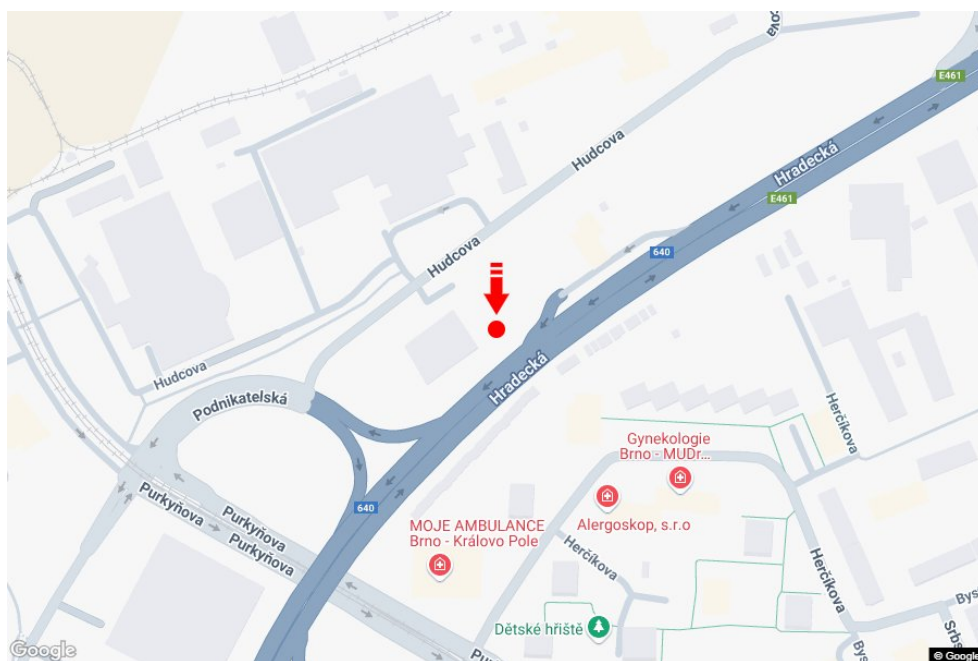

City: **Brno - Královo Pole**

Address: **Hradecká /Herčíkova příjezd od Svitav,dc**

District: **Brno-město**

Coordinates (WGS84): **49.2313227 N 16.5816427 E**

Region: **Jihomoravský kraj**

Size: **960x820**

Type: **Double bigboard**

Panel location

- ☐ center
- ☒ suburb
- ☐ business district
- ☒ residential area
- ☐ industrial district
- ☐ undeveloped areas

Communications

- ☐ highway
- ☐ first-class road
- ☐ other roads
- ☒ street
- ☒ entrance
- ☐ exit
- ☐ car park
- ☐ pedestrian zone
- ☒ intersection

Position

- ☒ perpendicular
- ☐ oblique
- ☐ parallel
- ☒ separate

Visibility

- ☐ up to 20 m
- ☐ 20 - 50 m
- ☐ 20 - 50 m
- ☒ over 100 m
- ☒ custom lighting

Panel surroundings

☐ Public transport	☐ ČD, ČSAD railway station	☐ Post	☐ PNS
☐ Cultural facility	☐ Sport facilities	☐ Medical facility	☐ Shops
☐ Department store	☐ Supermarket	☒ filling station	☒ School, university
☐ Bank	☐ Restaurant	☐ Hotel