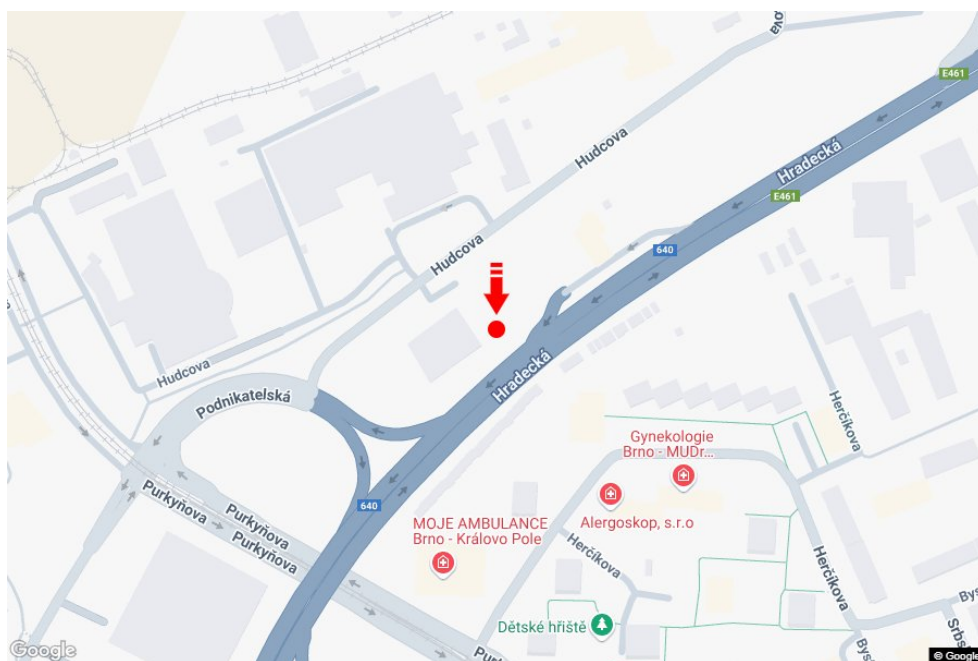

City: **Brno - Královo Pole**Address: **Hradecká /Herčíkova výjezd sm.Svitavy,zc**District: **Brno-město**Coordinates (WGS84): **49.2313069 N 16.5816105 E**Region: **Jihomoravský kraj**Size: **960x820**Type: **Double bigboard****Panel location**

- center
- suburb
- business district
- residential area
- industrial district
- undeveloped areas

Communications

- highway
- first-class road
- other roads
- street
- entrance
- exit
- car park
- pedestrian zone
- intersection

Position

- perpendicular
- oblique
- parallel
- separate

Visibility

- up to 20 m
- 20 - 50 m
- 20 - 50 m
- over 100 m
- custom lighting

**Panel surroundings**

- | | | | |
|--|---|---|--|
| <input type="checkbox"/> Public transport | <input type="checkbox"/> ČD, ČSAD railway station | <input type="checkbox"/> Post | <input type="checkbox"/> PNS |
| <input type="checkbox"/> Cultural facility | <input type="checkbox"/> Sport facilities | <input type="checkbox"/> Medical facility | <input type="checkbox"/> Shops |
| <input type="checkbox"/> Department store | <input type="checkbox"/> Supermarket | <input checked="" type="checkbox"/> filling station | <input checked="" type="checkbox"/> School, university |
| <input type="checkbox"/> Bank | <input type="checkbox"/> Restaurant | <input type="checkbox"/> Hotel | |