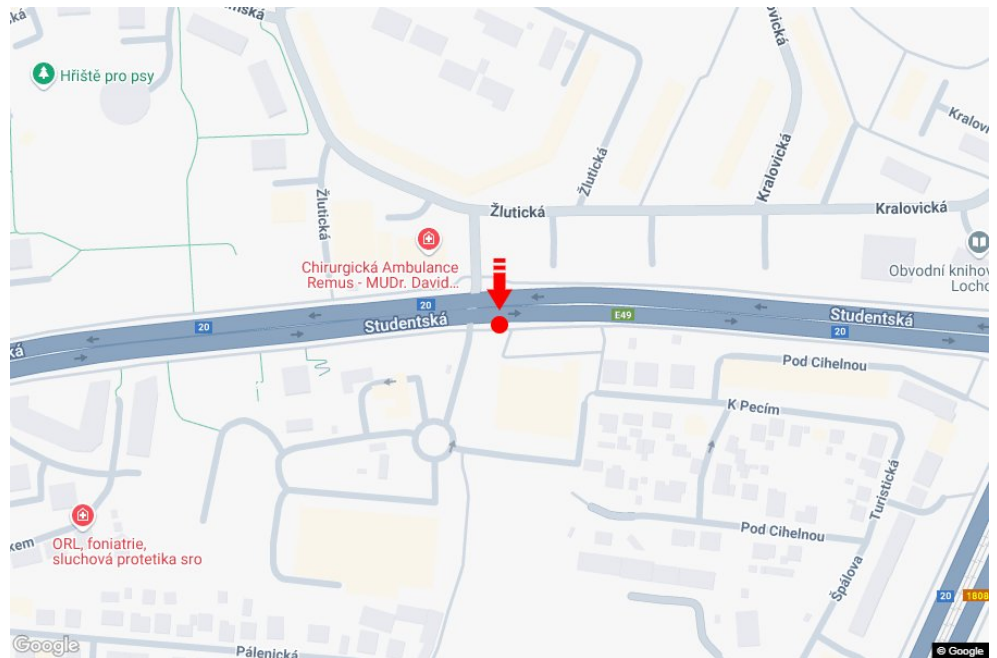

City: **Plzeň**
District: **Plzeň-město**
Region: **Plzeňský kraj**
Type: **Double bigboard**

Address: **Studentská /Žlutická E49,I/20 příjezd od K.V.,dc**
Coordinates (WGS84): **49.775504 N 13.361668 E**
Size: **960x820**

Panel location

- ☐ center
- ☒ suburb
- ☐ business district
- ☒ residential area
- ☐ industrial district
- ☐ undeveloped areas

Communications

- ☐ highway
- ☒ first-class road
- ☐ other roads
- ☐ street
- ☒ entrance
- ☐ exit
- ☒ car park
- ☒ pedestrian zone
- ☒ intersection

Position

- ☒ perpendicular
- ☐ oblique
- ☐ parallel
- ☒ separate

Visibility

- ☐ up to 20 m
- ☐ 20 - 50 m
- ☒ 20 - 50 m
- ☐ over 100 m
- ☒ custom lighting

Panel surroundings

☒ Public transport	☐ ČD, ČSAD railway station	☐ Post	☐ PNS
☐ Cultural facility	☐ Sport facilities	☐ Medical facility	☒ Shops
☐ Department store	☐ Supermarket	☒ filling station	☐ School, university
☐ Bank	☒ Restaurant	☐ Hotel