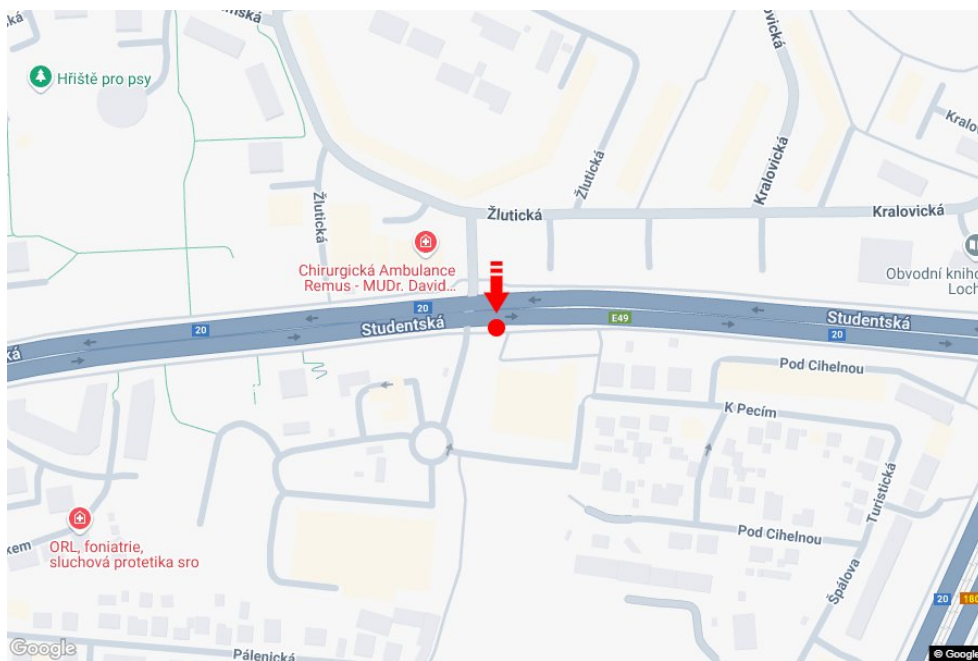

City: **Plzeň**
District: **Plzeň-město**
Region: **Plzeňský kraj**
Type: **Double bigboard**

Address: **Studentská /Žlutická E49,I/20 výjezd sm.K.V.,zč**
Coordinates (WGS84): **49.775504 N 13.361668 E**
Size: **960x820**

Panel location

- ☐ center
- ☒ suburb
- ☐ business district
- ☒ residential area
- ☐ industrial district
- ☐ undeveloped areas

Communications

- ☐ highway
- ☒ first-class road
- ☐ other roads
- ☐ street
- ☐ entrance
- ☒ exit
- ☒ car park
- ☒ pedestrian zone
- ☒ intersection

Position

- ☒ perpendicular
- ☐ oblique
- ☐ parallel
- ☒ separate

Visibility

- ☐ up to 20 m
- ☐ 20 - 50 m
- ☐ 20 - 50 m
- ☒ over 100 m
- ☒ custom lighting

Panel surroundings

☒ Public transport	☐ ČD, ČSAD railway station	☐ Post	☐ PNS
☐ Cultural facility	☐ Sport facilities	☐ Medical facility	☒ Shops
☐ Department store	☐ Supermarket	☒ filling station	☐ School, university
☐ Bank	☒ Restaurant	☐ Hotel