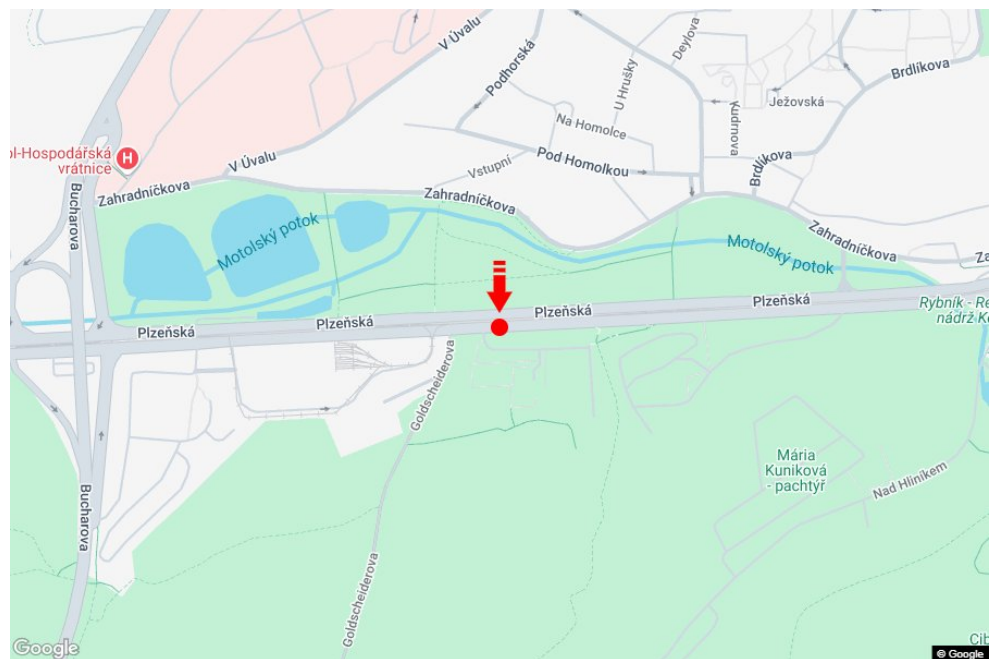

City: **Praha 05 - Motol**
District: **Praha**
Region: **Hlavní město Praha**
Type: **Double bigboard**

Address: **Plzeňská HOTEL GOLF sm.Vrchlického,dc**
Coordinates (WGS84): **50.0677602 N 14.3432724 E**
Size: **960x820**

Panel location

- ☐ center
- ☒ suburb
- ☐ business district
- ☒ residential area
- ☐ industrial district
- ☒ undeveloped areas

Communications

- ☐ highway
- ☐ first-class road
- ☐ other roads
- ☒ street
- ☒ entrance
- ☐ exit
- ☐ car park
- ☒ pedestrian zone
- ☐ intersection

Position

- ☒ perpendicular
- ☐ oblique
- ☐ parallel
- ☒ separate

Visibility

- ☐ up to 20 m
- ☐ 20 - 50 m
- ☒ 20 - 50 m
- ☐ over 100 m
- ☒ custom lighting

Panel surroundings

☒ Public transport	☐ ČD, ČSAD railway station	☐ Post	☐ PNS
☐ Cultural facility	☒ Sport facilities	☐ Medical facility	☐ Shops
☐ Department store	☐ Supermarket	☐ filling station	☒ School, university
☐ Bank	☒ Restaurant	☒ Hotel