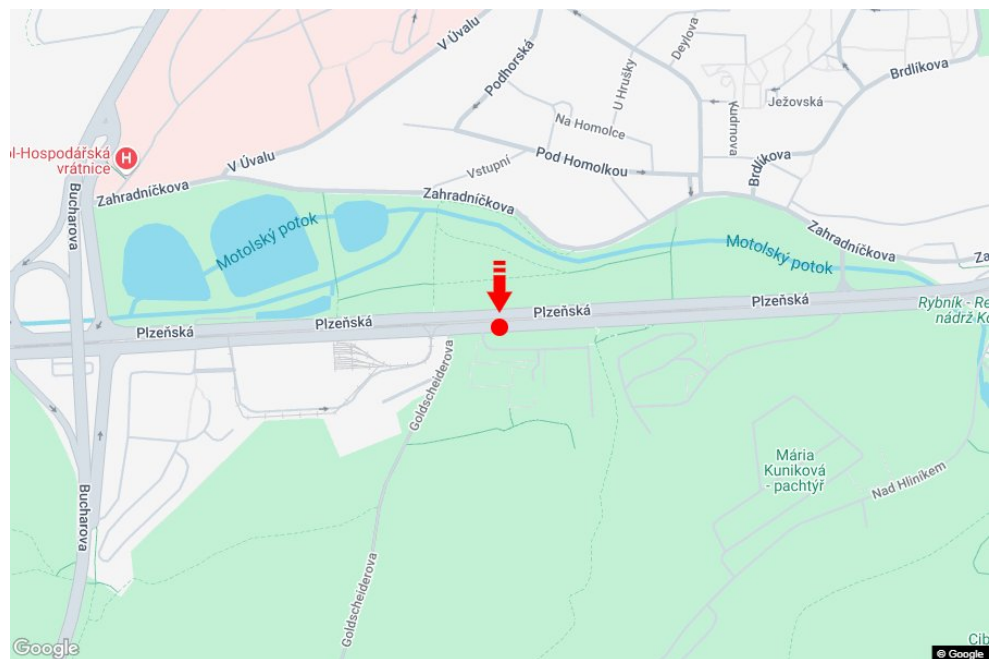

City: **Praha 05 - Motol**
District: **Praha**
Region: **Hlavní město Praha**
Type: **Double bigboard**

Address: **Plzeňská HOTEL GOLF sm.okruh D0 záp.,zč**
Coordinates (WGS84): **50.067762 N 14.3432858 E**
Size: **960x820**

Panel location

- ☐ center
- ☒ suburb
- ☐ business district
- ☒ residential area
- ☐ industrial district
- ☒ undeveloped areas

Communications

- ☐ highway
- ☐ first-class road
- ☐ other roads
- ☒ street
- ☐ entrance
- ☒ exit
- ☐ car park
- ☒ pedestrian zone
- ☐ intersection

Position

- ☒ perpendicular
- ☐ oblique
- ☐ parallel
- ☒ separate

Visibility

- ☐ up to 20 m
- ☐ 20 - 50 m
- ☐ 20 - 50 m
- ☒ over 100 m
- ☒ custom lighting

Panel surroundings

☐ Public transport	☐ ČD, ČSAD railway station	☐ Post	☐ PNS
☐ Cultural facility	☒ Sport facilities	☐ Medical facility	☐ Shops
☐ Department store	☐ Supermarket	☐ filling station	☒ School, university
☐ Bank	☒ Restaurant	☒ Hotel