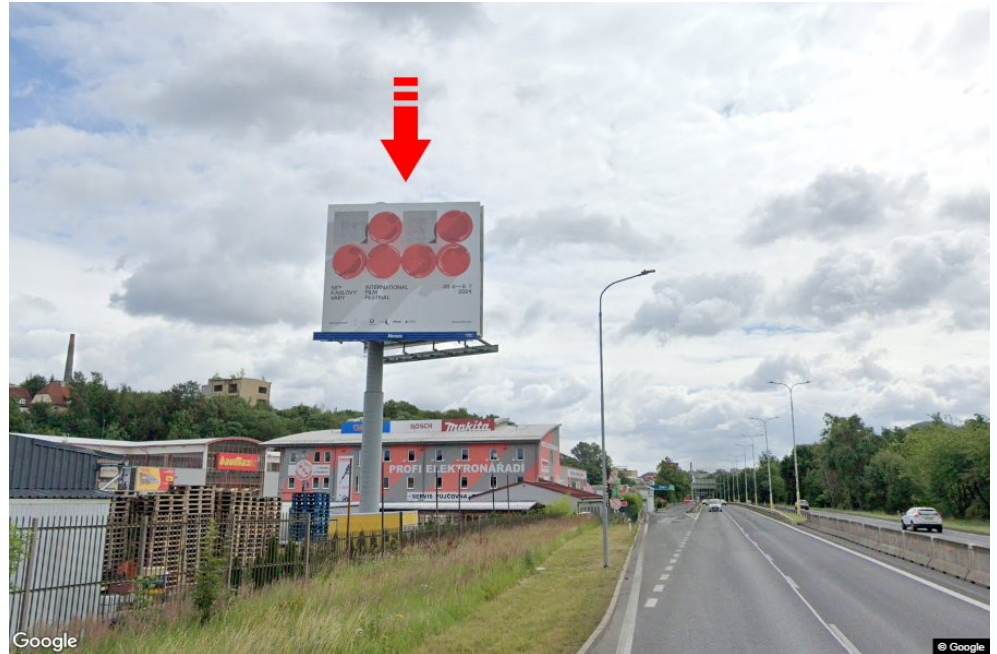

City: **Karlovy Vary**  
 District: **Karlovy Vary**  
 Region: **Karlovarský kraj**  
 Type: **Double bigboard**

Address: **Dolní Kamenná E48, I/6 příjezd od Plzně, Chebu, dc**

Coordinates (WGS84): **50.2311441 N 12.8530343 E**

Size: **960x820**

**Panel location**

- center
- suburb
- business district
- residential area
- industrial district
- undeveloped areas

**Communications**

- highway
- first-class road
- other roads
- street
- entrance
- exit
- car park
- pedestrian zone
- intersection

**Position**

- perpendicular
- oblique
- parallel
- separate

**Visibility**

- up to 20 m
- 20 - 50 m
- 20 - 50 m
- over 100 m
- custom lighting

**Panel surroundings**

- |  |  |   |   |
|--|--|---|---|
| <input type="checkbox"/> Public transport            | <input type="checkbox"/> ČD, ČSAD railway station    | <input type="checkbox"/> Post                       | <input type="checkbox"/> PNS                |
| <input type="checkbox"/> Cultural facility           | <input checked="" type="checkbox"/> Sport facilities | <input type="checkbox"/> Medical facility           | <input checked="" type="checkbox"/> Shops   |
| <input checked="" type="checkbox"/> Department store | <input type="checkbox"/> Supermarket                 | <input checked="" type="checkbox"/> filling station | <input type="checkbox"/> School, university |
| <input type="checkbox"/> Bank                        | <input checked="" type="checkbox"/> Restaurant       | <input type="checkbox"/> Hotel                      |   |