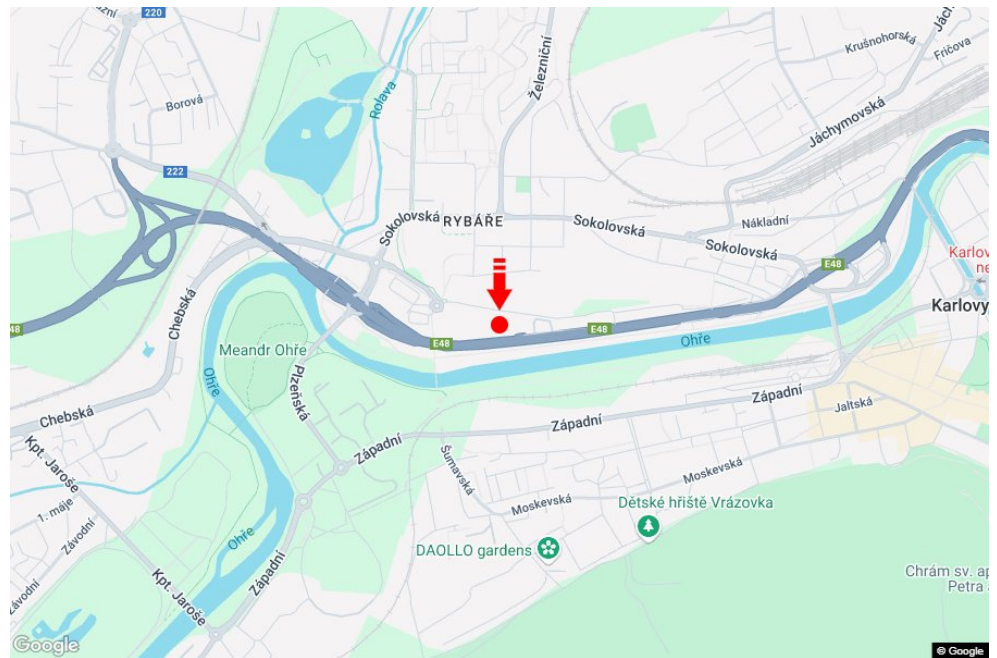

City: **Karlovy Vary**
District: **Karlovy Vary**
Region: **Karlovarský kraj**
Type: **Double bigboard**

Address: **Dolní Kamenná E48, I/6 příjezd od Plzně, Chebu, dc**

Coordinates (WGS84): **50.2311441 N 12.8530343 E**

Size: **960x820**

Panel location

- ☐ center
- ☒ suburb
- ☐ business district
- ☐ residential area
- ☐ industrial district
- ☒ undeveloped areas

Communications

- ☐ highway
- ☒ first-class road
- ☐ other roads
- ☐ street
- ☒ entrance
- ☐ exit
- ☐ car park
- ☐ pedestrian zone
- ☒ intersection

Position

- ☒ perpendicular
- ☐ oblique
- ☐ parallel
- ☒ separate

Visibility

- ☐ up to 20 m
- ☐ 20 - 50 m
- ☐ 20 - 50 m
- ☒ over 100 m
- ☒ custom lighting

Panel surroundings

☐ Public transport	☐ ČD, ČSAD railway station	☐ Post	☐ PNS
☐ Cultural facility	☒ Sport facilities	☐ Medical facility	☒ Shops
☒ Department store	☐ Supermarket	☒ filling station	☐ School, university
☐ Bank	☒ Restaurant	☐ Hotel