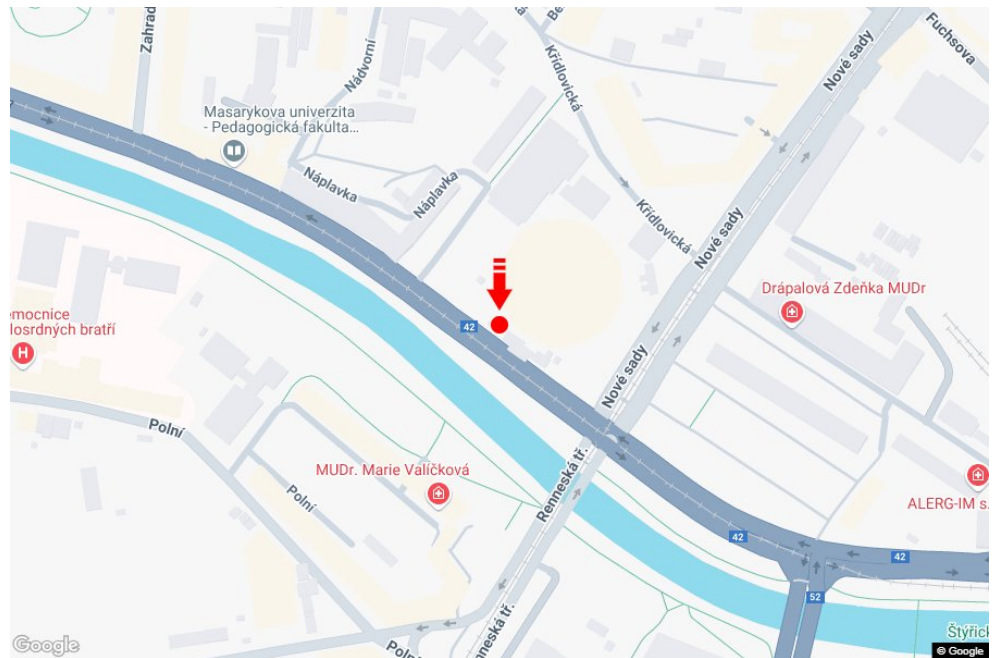

City: **Brno - Střed**
District: **Brno-město**
Region: **Jihomoravský kraj**
Type: **Double bigboard**

Address: **Poříčí /Nové sady RONDO I/42 sm.Bauerova,BVV,zc**
Coordinates (WGS84): **49.1851063 N 16.6014325 E**
Size: **960x820**

Panel location

- ☒ center
- ☐ suburb
- ☒ business district
- ☒ residential area
- ☐ industrial district
- ☐ undeveloped areas

Communications

- ☐ highway
- ☒ first-class road
- ☐ other roads
- ☐ street
- ☒ entrance
- ☒ exit
- ☐ car park
- ☒ pedestrian zone
- ☐ intersection

Position

- ☒ perpendicular
- ☐ oblique
- ☐ parallel
- ☒ separate

Visibility

- ☐ up to 20 m
- ☐ 20 - 50 m
- ☐ 20 - 50 m
- ☒ over 100 m
- ☒ custom lighting

Panel surroundings

☒ Public transport	☐ ČD, ČSAD railway station	☐ Post	☐ PNS
☒ Cultural facility	☒ Sport facilities	☐ Medical facility	☐ Shops
☐ Department store	☒ Supermarket	☐ filling station	☒ School, university
☐ Bank	☒ Restaurant	☐ Hotel