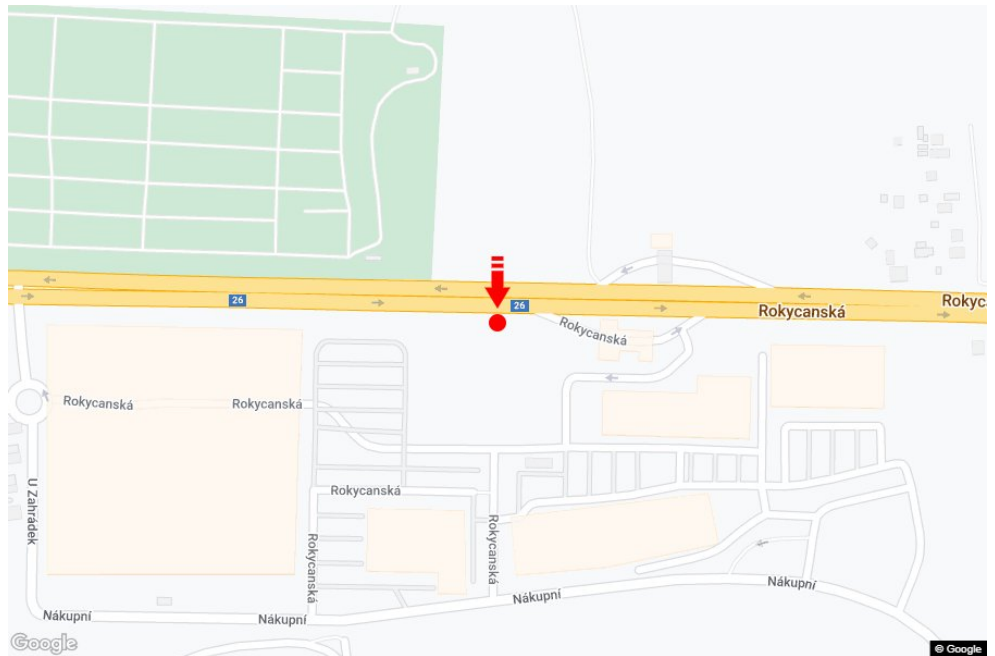

City: **Plzeň**
District: **Plzeň-město**
Region: **Plzeňský kraj**
Type: **Bigboard**

Address: **Rokycanská OC PLZEŇ, TESCO I/26 výjezd sm.Praha,D5,zc**
Coordinates (WGS84): **49.7464688 N 13.4401915 E**
Size: **960x360**

Panel location

- ☐ center
- ☒ suburb
- ☒ business district
- ☐ residential area
- ☐ industrial district
- ☒ undeveloped areas

Communications

- ☐ highway
- ☒ first-class road
- ☐ other roads
- ☐ street
- ☐ entrance
- ☒ exit
- ☐ car park
- ☒ pedestrian zone
- ☐ intersection

Position

- ☒ perpendicular
- ☐ oblique
- ☐ parallel
- ☒ separate

Visibility

- ☐ up to 20 m
- ☐ 20 - 50 m
- ☐ 20 - 50 m
- ☒ over 100 m
- ☒ custom lighting

Panel surroundings

☐ Public transport	☐ ČD, ČSAD railway station	☐ Post	☒ PNS
☐ Cultural facility	☐ Sport facilities	☐ Medical facility	☒ Shops
☒ Department store	☒ Supermarket	☒ filling station	☐ School, university
☒ Bank	☒ Restaurant	☐ Hotel