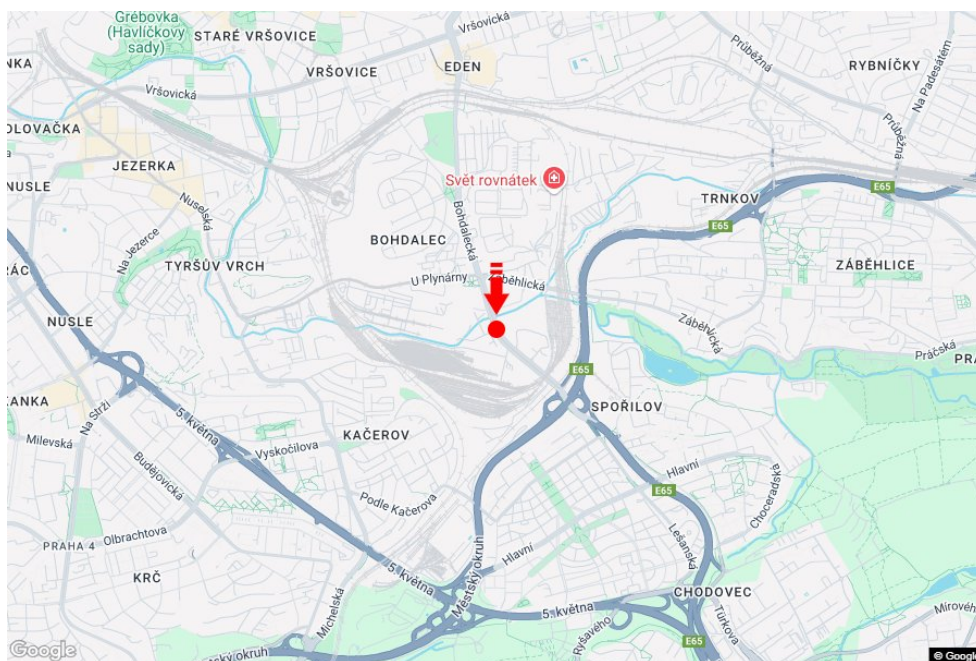

City: **Praha 04 - Michle**
District: **Praha**
Region: **Hlavní město Praha**
Type: **Double bigboard**

Address: **Chodovská sm.Bohdalecká,dc**
Coordinates (WGS84): **50.0538083 N 14.4726073 E**
Size: **960x820**

Panel location

- ☐ center
- ☐ suburb
- ☒ business district
- ☐ residential area
- ☒ industrial district
- ☒ undeveloped areas

Communications

- ☐ highway
- ☐ first-class road
- ☐ other roads
- ☒ street
- ☒ entrance
- ☐ exit
- ☐ car park
- ☒ pedestrian zone
- ☐ intersection

Position

- ☒ perpendicular
- ☐ oblique
- ☐ parallel
- ☒ separate

Visibility

- ☐ up to 20 m
- ☐ 20 - 50 m
- ☐ 20 - 50 m
- ☒ over 100 m
- ☒ custom lighting

Panel surroundings

☒ Public transport	☐ ČD, ČSAD railway station	☐ Post	☐ PNS
☒ Cultural facility	☐ Sport facilities	☐ Medical facility	☐ Shops
☒ Department store	☒ Supermarket	☒ filling station	☐ School, university
☒ Bank	☒ Restaurant	☒ Hotel