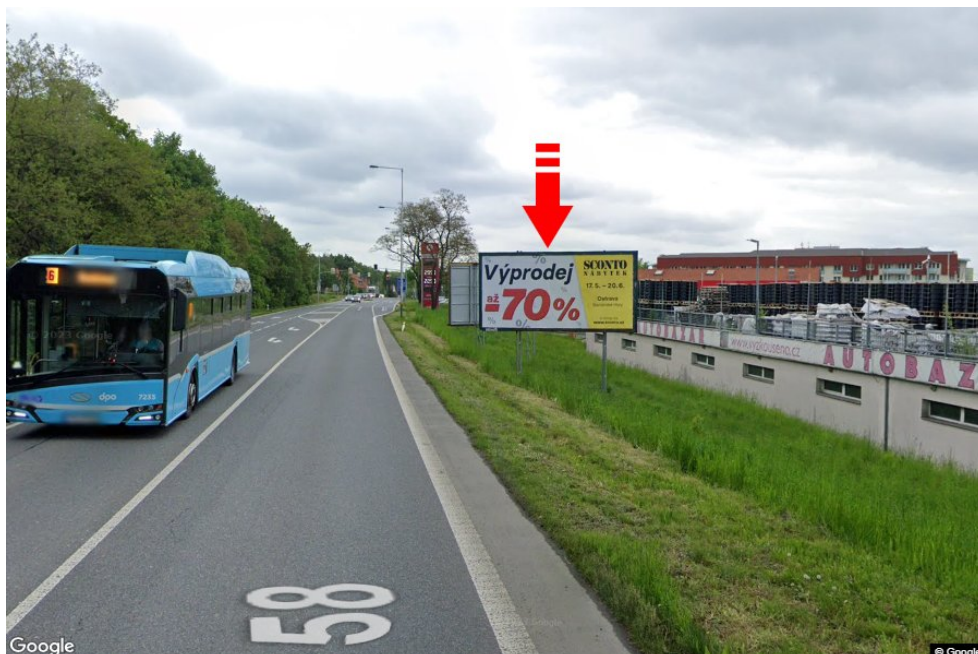

City: **Ostrava - Dubina**Address: **Plzeňská příjezd od Přerova, N. Jičina, dc**District: **Ostrava-město**Coordinates (WGS84): **49.7736169 N 18.2447706 E**Region: **Moravskoslezský kraj**Size: **510x240**Type: **Billboard****Panel location**

- center  
 suburb  
 business district  
 residential area  
 industrial district  
 undeveloped areas

**Communications**

- highway  
 first-class road  
 other roads  
 street  
 entrance  
 exit  
 car park  
 pedestrian zone  
 intersection

**Position**

- perpendicular  
 oblique  
 parallel  
 separate

**Visibility**

- up to 20 m  
 20 - 50 m  
 20 - 50 m  
 over 100 m  
 custom lighting

**Panel surroundings**

- |  |   |   |   |
|--|---|---|---|
| <input type="checkbox"/> Public transport  | <input type="checkbox"/> ČD, ČSAD railway station | <input type="checkbox"/> Post             | <input type="checkbox"/> PNS                |
| <input type="checkbox"/> Cultural facility | <input type="checkbox"/> Sport facilities         | <input type="checkbox"/> Medical facility | <input type="checkbox"/> Shops              |
| <input type="checkbox"/> Department store  | <input type="checkbox"/> Supermarket              | <input type="checkbox"/> filling station  | <input type="checkbox"/> School, university |
| <input type="checkbox"/> Bank              | <input type="checkbox"/> Restaurant               | <input type="checkbox"/> Hotel            |   |