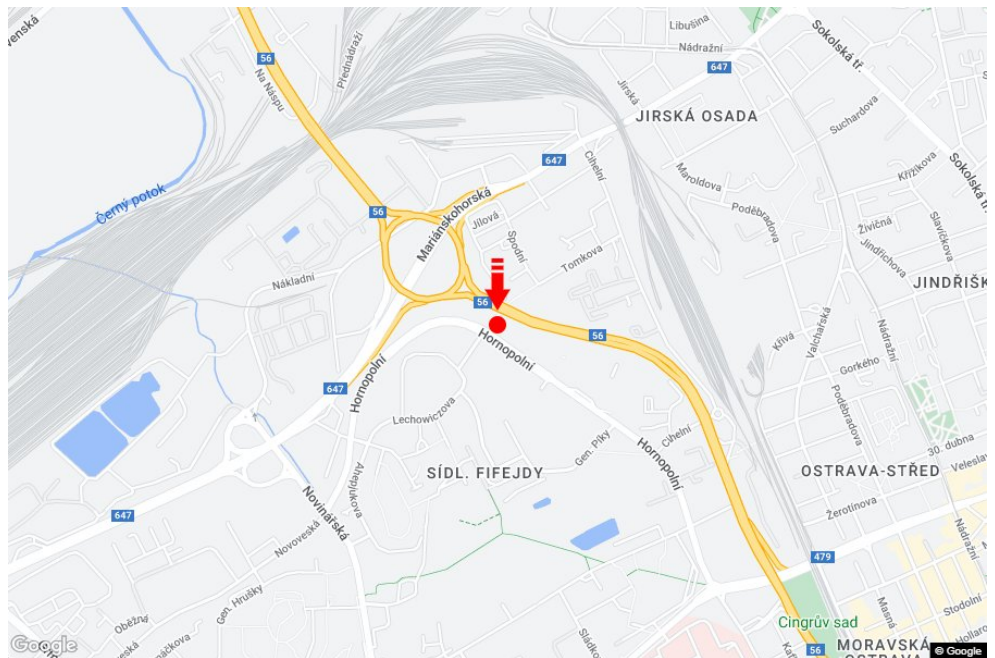

City: **Ostrava - Moravská Ostrava**

Address: **Hornopolsní /Lechowiczova  
sm.Novinářská,zc**

District: **Ostrava-město**

Coordinates **49.8427747 N 18.2667885 E**  
(WGS84):

Region: **Moravskoslezský kraj**

Size: **510x240**

Type: **Billboard**

**Panel location**

- center
- suburb
- business district
- residential area
- industrial district
- undeveloped areas

**Communications**

- highway
- first-class road
- other roads
- street
- entrance
- exit
- car park
- pedestrian zone
- intersection

**Position**

- perpendicular
- oblique
- parallel
- separate

**Visibility**

- up to 20 m
- 20 - 50 m
- 20 - 50 m
- over 100 m
- custom lighting

**Panel surroundings**

- |  |   |   |   |
|--|---|---|---|
| <input type="checkbox"/> Public transport  | <input type="checkbox"/> ČD, ČSAD railway station | <input type="checkbox"/> Post             | <input type="checkbox"/> PNS                |
| <input type="checkbox"/> Cultural facility | <input type="checkbox"/> Sport facilities         | <input type="checkbox"/> Medical facility | <input checked="" type="checkbox"/> Shops   |
| <input type="checkbox"/> Department store  | <input type="checkbox"/> Supermarket              | <input type="checkbox"/> filling station  | <input type="checkbox"/> School, university |
| <input type="checkbox"/> Bank              | <input checked="" type="checkbox"/> Restaurant    | <input type="checkbox"/> Hotel            |   |