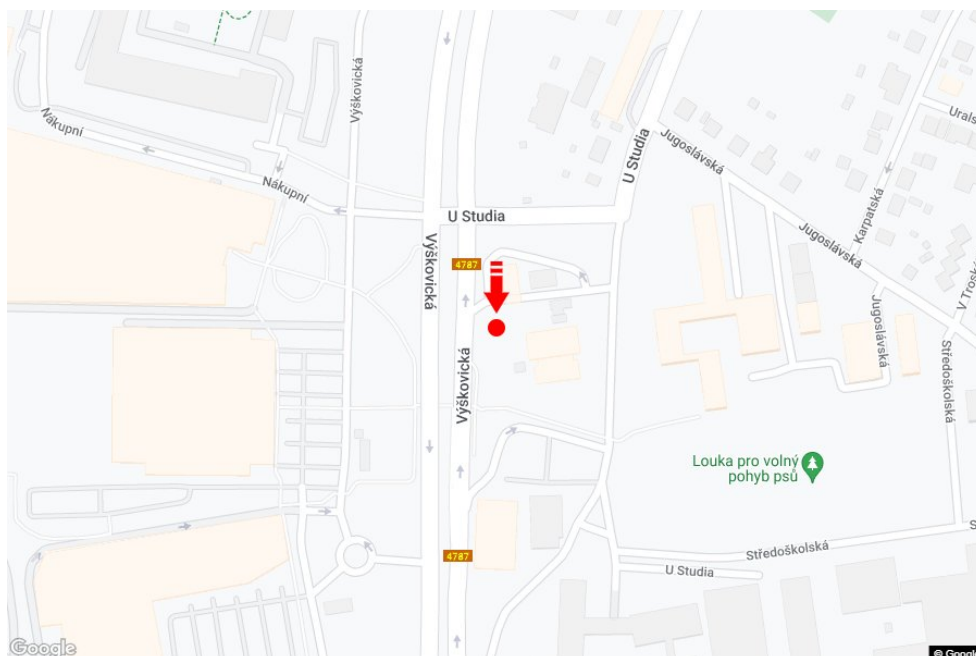

City: **Ostrava - Zábřeh**
District: **Ostrava-město**
Region: **Moravskoslezský kraj**
Type: **Bigboard**

Address: **Výškovická OC AVION,KAUFLAND
sm.Ruská,dc**
Coordinates (WGS84): **49.8007 N 18.2335799 E**
Size: **960x360**

Panel location

- ☐ center
- ☐ suburb
- ☐ business district
- ☐ residential area
- ☐ industrial district
- ☐ undeveloped areas

Communications

- ☐ highway
- ☐ first-class road
- ☐ other roads
- ☒ street
- ☒ entrance
- ☐ exit
- ☐ car park
- ☒ pedestrian zone
- ☒ intersection

Position

- ☒ perpendicular
- ☐ oblique
- ☐ parallel
- ☐ separate

Visibility

- ☐ up to 20 m
- ☐ 20 - 50 m
- ☐ 20 - 50 m
- ☒ over 100 m
- ☒ custom lighting

Panel surroundings

☒ Public transport	☐ ČD, ČSAD railway station	☐ Post	☐ PNS
☒ Cultural facility	☒ Sport facilities	☐ Medical facility	☒ Shops
☒ Department store	☒ Supermarket	☒ filling station	☒ School, university
☐ Bank	☐ Restaurant	☐ Hotel