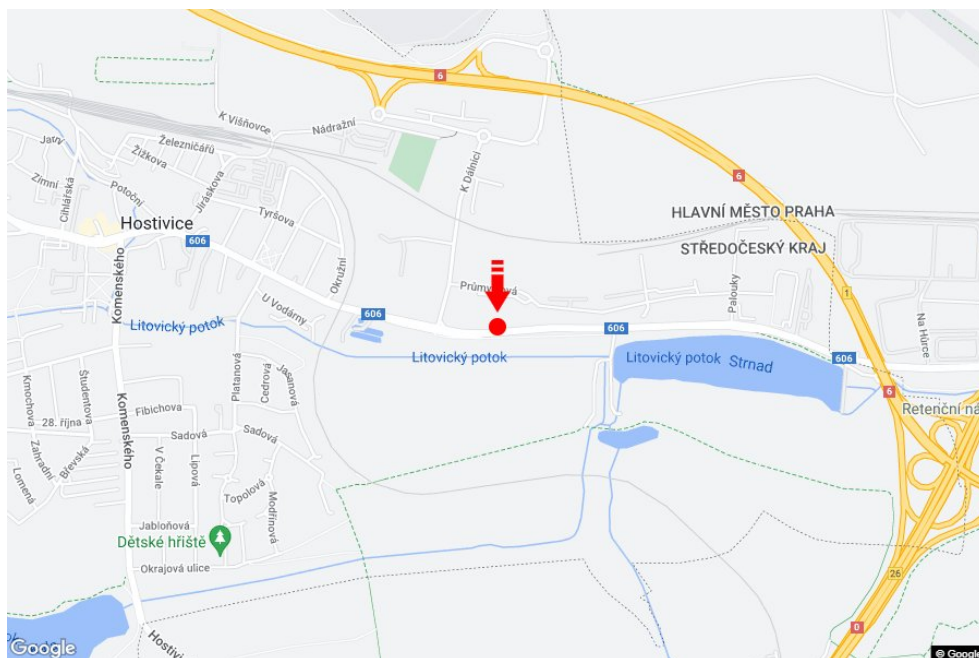

Panel no.: **1410819**

MIDIBOARD®

City: **Hostivice - 8.460**

Address: **okruh II/606 průtah K.V.-Praha, sm. Praha**

District: **Praha-západ**

Coordinates **50.078739 N 14.271961 E**

Region: **Středočeský kraj**

(WGS84):

Type: **Billboard**

Size: **510x240**

Panel location

- ☐ center
- ☐ suburb
- ☐ business district
- ☐ residential area
- ☐ industrial district
- ☐ undeveloped areas

Communications

- ☐ highway
- ☐ first-class road
- ☒ other roads
- ☐ street
- ☒ entrance
- ☒ exit
- ☐ car park
- ☐ pedestrian zone
- ☐ intersection

Position

- ☒ perpendicular
- ☐ oblique
- ☐ parallel
- ☐ separate

Visibility

- ☐ up to 20 m
- ☐ 20 - 50 m
- ☐ 20 - 50 m
- ☒ over 100 m
- ☐ custom lighting

Panel surroundings

☐ Public transport	☐ ČD, ČSAD railway station	☐ Post	☐ PNS
☐ Cultural facility	☐ Sport facilities	☐ Medical facility	☐ Shops
☐ Department store	☐ Supermarket	☐ filling station	☐ School, university
☐ Bank	☐ Restaurant	☐ Hotel