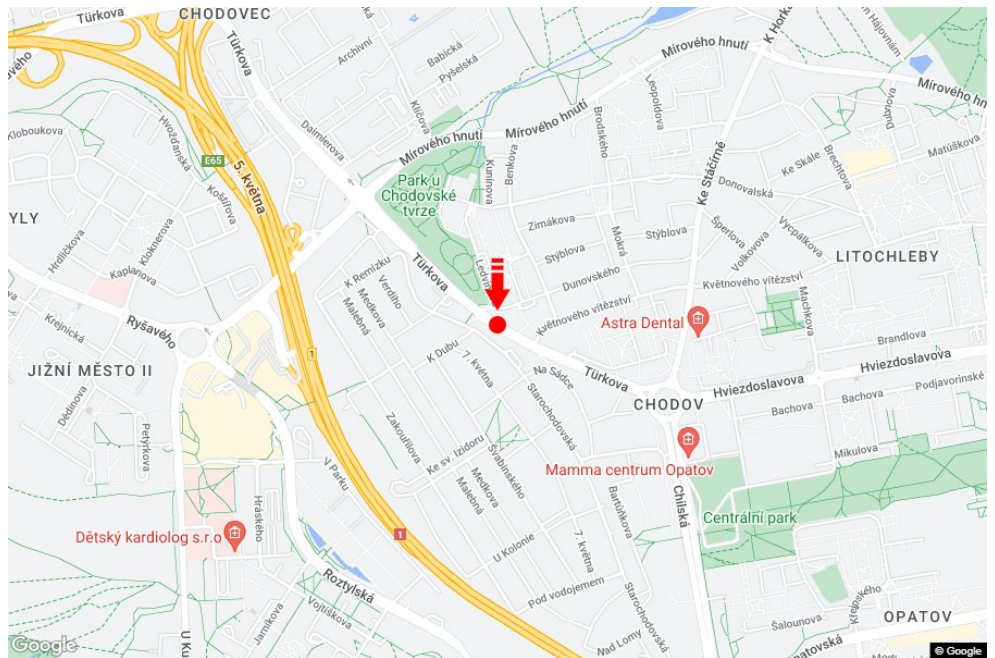

City: **Praha 04 - Chodov**
 District: **Praha**
 Region: **Hlavní město Praha**
 Type: **Billboard**

Address: **Türkova /Květnového vítězství spojka
 Brněnská,D1-5.května**
 Coordinates (WGS84): **50.0328999 N 14.5003582 E**
 Size: **510x240**

Panel location

- center
- suburb
- business district
- residential area
- industrial district
- undeveloped areas

Communications

- highway
- first-class road
- other roads
- street
- entrance
- exit
- car park
- pedestrian zone
- intersection

Position

- perpendicular
- oblique
- parallel
- separate

Visibility

- up to 20 m
- 20 - 50 m
- 20 - 50 m
- over 100 m
- custom lighting

Panel surroundings

- | | | | |
|--|---|---|---|
| <input checked="" type="checkbox"/> Public transport | <input type="checkbox"/> ČD, ČSAD railway station | <input checked="" type="checkbox"/> Post | <input checked="" type="checkbox"/> PNS |
| <input type="checkbox"/> Cultural facility | <input type="checkbox"/> Sport facilities | <input type="checkbox"/> Medical facility | <input checked="" type="checkbox"/> Shops |
| <input type="checkbox"/> Department store | <input type="checkbox"/> Supermarket | <input type="checkbox"/> filling station | <input type="checkbox"/> School, university |
| <input type="checkbox"/> Bank | <input checked="" type="checkbox"/> Restaurant | <input type="checkbox"/> Hotel | |