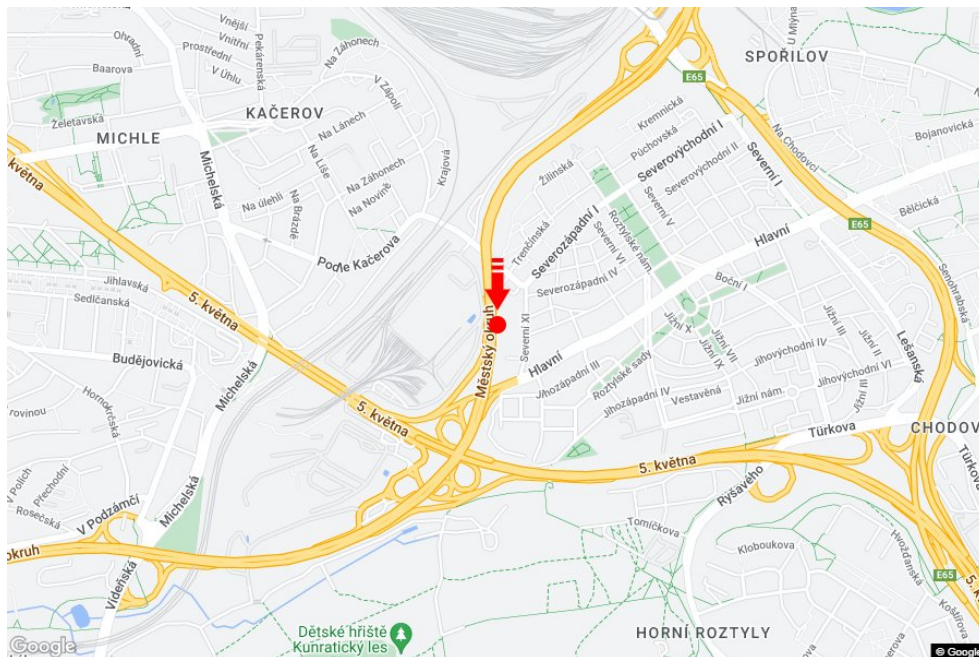

Panel no.: **1411099**

MIDIBOARD®

City: **Praha 04 - Záběhlice**

Address: **Jižní spojka /Severní XI spojka Barr.most-Štěrb.spojka**

District: **Praha**

Coordinates (WGS84): **50.0433595 N 14.4715421 E**

Region: **Hlavní město Praha**

Type: **Billboard**

Size: **510x240**

Panel location

- ☐ center
- ☒ suburb
- ☐ business district
- ☐ residential area
- ☐ industrial district
- ☒ undeveloped areas

Communications

- ☐ highway
- ☒ first-class road
- ☐ other roads
- ☐ street
- ☒ entrance
- ☒ exit
- ☐ car park
- ☐ pedestrian zone
- ☐ intersection

Position

- ☐ perpendicular
- ☐ oblique
- ☒ parallel
- ☐ separate

Visibility

- ☐ up to 20 m
- ☐ 20 - 50 m
- ☒ 20 - 50 m
- ☐ over 100 m
- ☐ custom lighting

Panel surroundings

☐ Public transport	☐ ČD, ČSAD railway station	☐ Post	☐ PNS
☐ Cultural facility	☐ Sport facilities	☐ Medical facility	☐ Shops
☐ Department store	☐ Supermarket	☐ filling station	☐ School, university
☐ Bank	☐ Restaurant	☐ Hotel