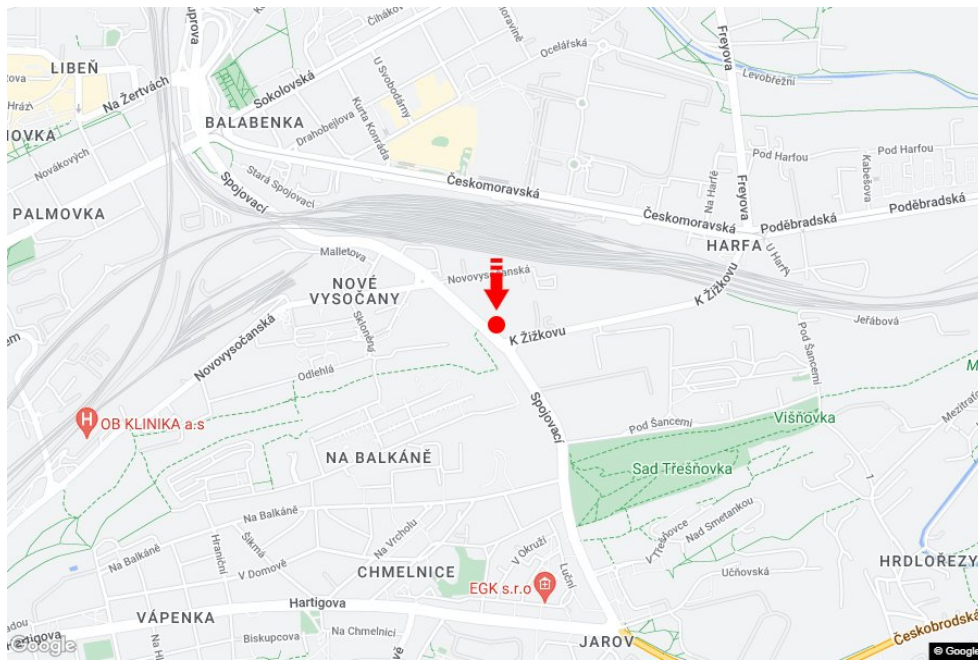

Panel no.: **1411111**

MIDIBOARD®

City: **Praha 09 - Vysočany**

District: **Praha**

Region: **Hlavní město Praha**

Type: **Billboard**

Address: **Spojovací /K Žižkovu spojka Sokolovská-
Českokobrodská**

Coordinates **50.0993974 N 14.4933319 E**
(WGS84):

Size: **510x240**

Panel location

- ☐ center
- ☒ suburb
- ☐ business district
- ☒ residential area
- ☒ industrial district
- ☐ undeveloped areas

Communications

- ☐ highway
- ☐ first-class road
- ☐ other roads
- ☒ street
- ☒ entrance
- ☒ exit
- ☐ car park
- ☒ pedestrian zone
- ☒ intersection

Position

- ☐ perpendicular
- ☐ oblique
- ☒ parallel
- ☐ separate

Visibility

- ☐ up to 20 m
- ☒ 20 - 50 m
- ☐ 20 - 50 m
- ☐ over 100 m
- ☐ custom lighting

Panel surroundings

☐ Public transport	☐ ČD, ČSAD railway station	☐ Post	☐ PNS
☐ Cultural facility	☐ Sport facilities	☐ Medical facility	☐ Shops
☐ Department store	☐ Supermarket	☐ filling station	☐ School, university
☐ Bank	☒ Restaurant	☐ Hotel