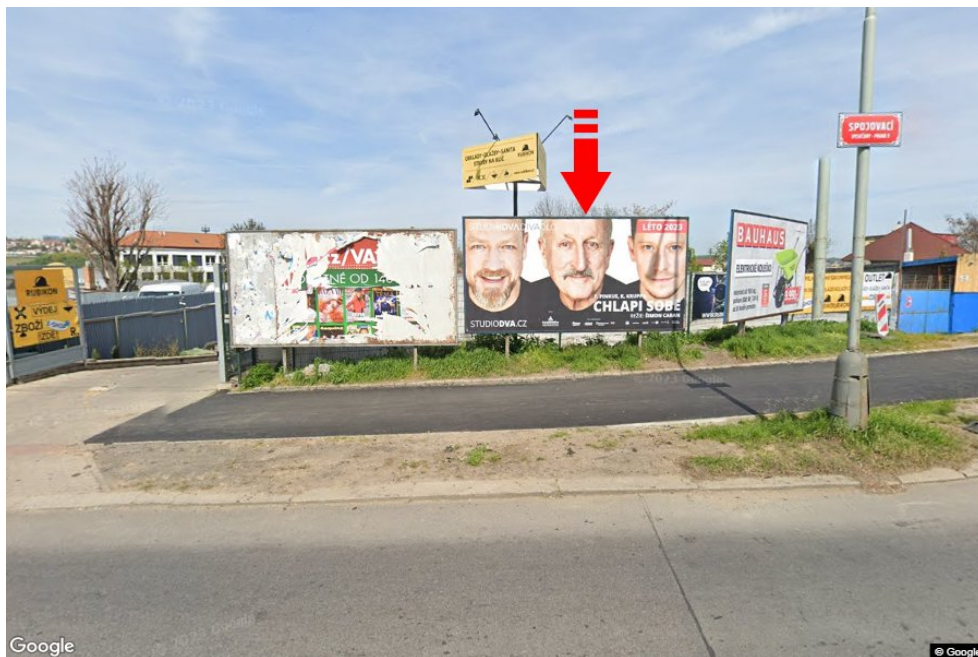

Panel no.: **1411111**

MIDIBOARD®

City: **Praha 09 - Vysočany**

District: **Praha**

Region: **Hlavní město Praha**

Type: **Billboard**

Address: **Spojovací /K Žižkovu spojka Sokolovská-
Českokobrodská**

Coordinates **50.0993974 N 14.4933319 E**
(WGS84):

Size: **510x240**

Panel location

- ☐ center
- ☒ suburb
- ☐ business district
- ☒ residential area
- ☒ industrial district
- ☐ undeveloped areas

Communications

- ☐ highway
- ☐ first-class road
- ☐ other roads
- ☒ street
- ☒ entrance
- ☒ exit
- ☐ car park
- ☒ pedestrian zone
- ☒ intersection

Position

- ☐ perpendicular
- ☐ oblique
- ☒ parallel
- ☐ separate

Visibility

- ☐ up to 20 m
- ☒ 20 - 50 m
- ☐ 20 - 50 m
- ☐ over 100 m
- ☐ custom lighting

Panel surroundings

☐ Public transport	☐ ČD, ČSAD railway station	☐ Post	☐ PNS
☐ Cultural facility	☐ Sport facilities	☐ Medical facility	☐ Shops
☐ Department store	☐ Supermarket	☐ filling station	☐ School, university
☐ Bank	☒ Restaurant	☐ Hotel