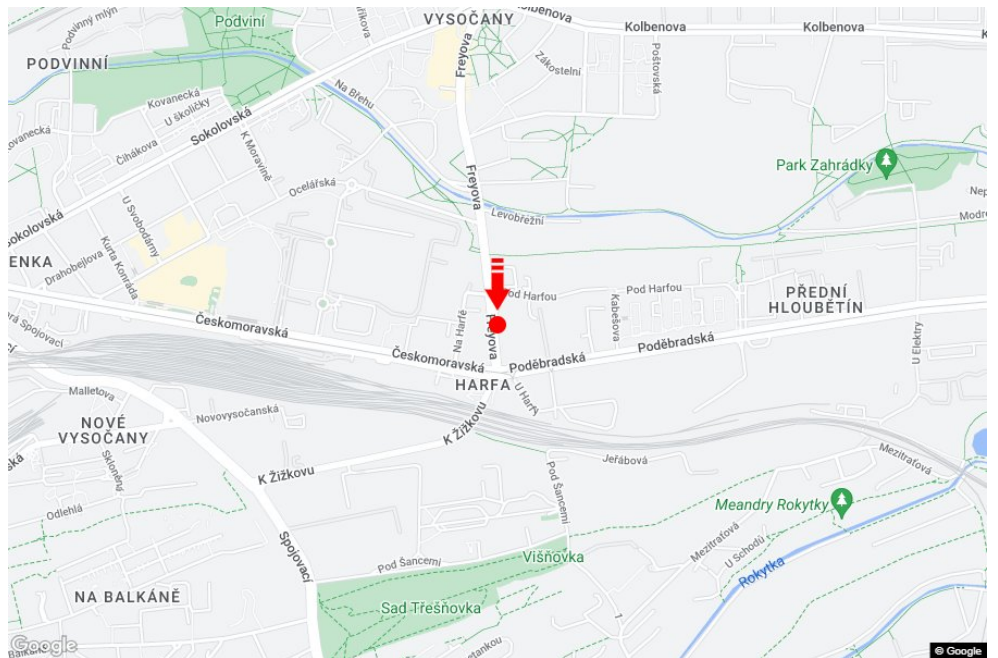

Panel no.: **1411113**

MIDIBOARD®

City: **Praha 09 - Vysočany**

Address: **Freyova /Na Harfě spojka Vysočanská-
Poděbradská**

District: **Praha**

Coordinates **50.1029034 N 14.5033016 E**
(WGS84):

Region: **Hlavní město Praha**

Type: **Billboard**

Size: **510x240**

Panel location

- ☐ center
- ☒ suburb
- ☒ business district
- ☒ residential area
- ☒ industrial district
- ☐ undeveloped areas

Communications

- ☐ highway
- ☐ first-class road
- ☐ other roads
- ☒ street
- ☐ entrance
- ☐ exit
- ☐ car park
- ☒ pedestrian zone
- ☒ intersection

Position

- ☐ perpendicular
- ☐ oblique
- ☒ parallel
- ☐ separate

Visibility

- ☐ up to 20 m
- ☒ 20 - 50 m
- ☐ 20 - 50 m
- ☐ over 100 m
- ☐ custom lighting

Panel surroundings

☒ Public transport	☒ ČD, ČSAD railway station	☐ Post	☐ PNS
☐ Cultural facility	☐ Sport facilities	☐ Medical facility	☒ Shops
☐ Department store	☐ Supermarket	☒ filling station	☒ School, university
☐ Bank	☐ Restaurant	☐ Hotel