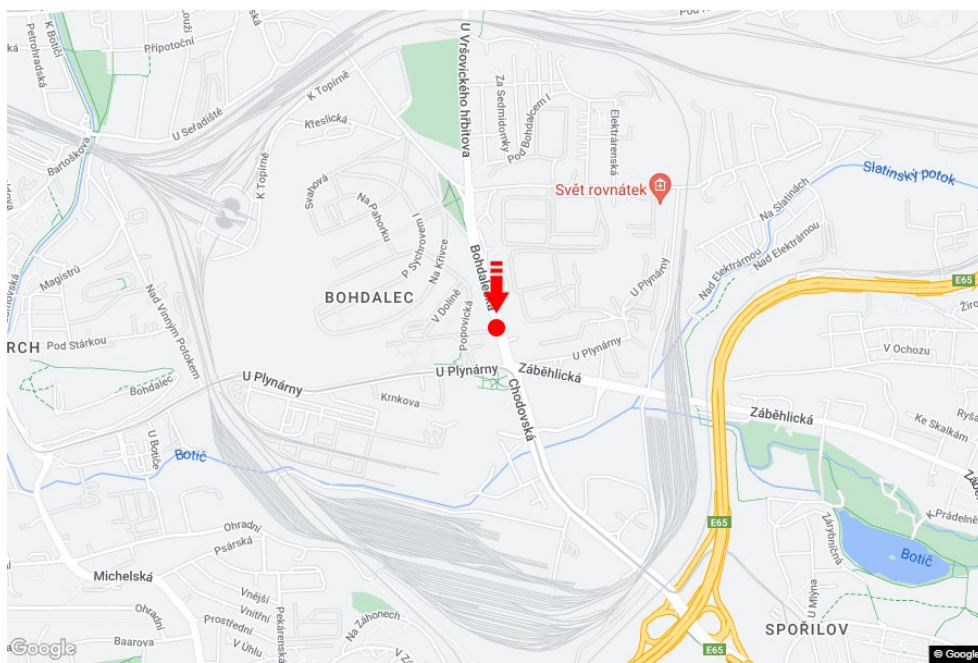

Panel no.: **1411136**

MIDIBOARD®

City: **Praha 10 - Michle**
District: **Praha**
Region: **Hlavní město Praha**
Type: **Billboard**

Address: **Bohdalecká KAUF LAND,BAUMAX spojka
Chodovská-Vršovická**
Coordinates (WGS84): **50.0577715 N 14.4706823 E**
Size: **510x240**

Panel location

- ☐ center
- ☒ suburb
- ☐ business district
- ☒ residential area
- ☒ industrial district
- ☐ undeveloped areas

Communications

- ☐ highway
- ☐ first-class road
- ☐ other roads
- ☒ street
- ☐ entrance
- ☐ exit
- ☐ car park
- ☐ pedestrian zone
- ☒ intersection

Position

- ☐ perpendicular
- ☐ oblique
- ☒ parallel
- ☐ separate

Visibility

- ☐ up to 20 m
- ☒ 20 - 50 m
- ☐ 20 - 50 m
- ☐ over 100 m
- ☐ custom lighting

Panel surroundings

☐ Public transport	☐ ČD, ČSAD railway station	☐ Post	☐ PNS
☐ Cultural facility	☐ Sport facilities	☐ Medical facility	☒ Shops
☒ Department store	☒ Supermarket	☒ filling station	☐ School, university
☐ Bank	☒ Restaurant	☐ Hotel