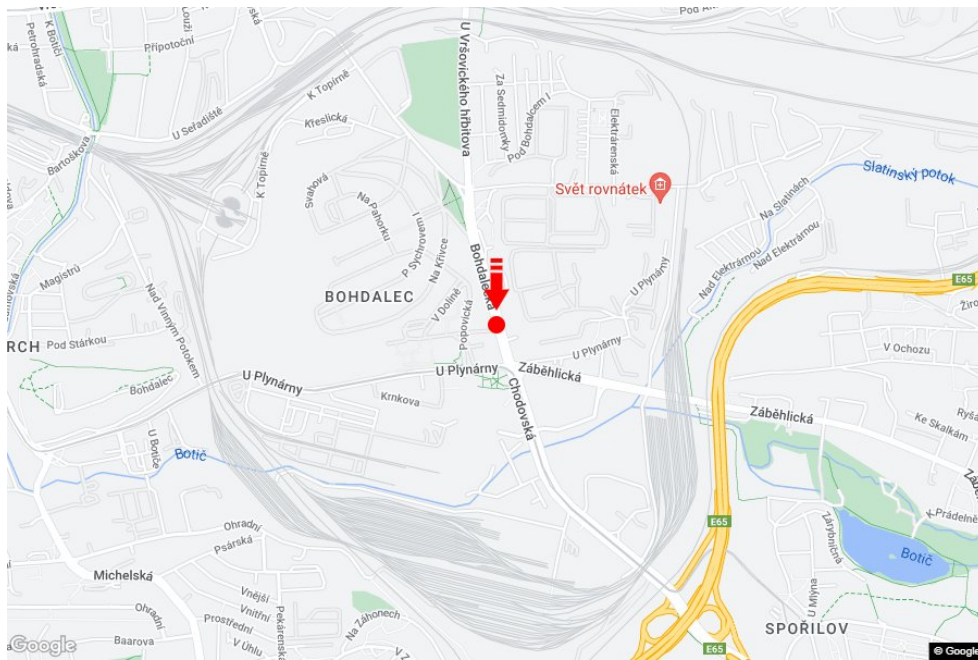

Panel no.: **1411137**

MIDIBOARD®

City: **Praha 10 - Michle**
District: **Praha**
Region: **Hlavní město Praha**
Type: **Billboard**

Address: **Bohdalecká KAUF LAND,BAUMAX spojka
Chodovská-Vršovická**
Coordinates (WGS84): **50.0578243 N 14.4706671 E**
Size: **510x240**

Panel location

- ☐ center
- ☒ suburb
- ☐ business district
- ☒ residential area
- ☒ industrial district
- ☐ undeveloped areas

Communications

- ☐ highway
- ☐ first-class road
- ☐ other roads
- ☒ street
- ☐ entrance
- ☐ exit
- ☐ car park
- ☐ pedestrian zone
- ☒ intersection

Position

- ☐ perpendicular
- ☐ oblique
- ☒ parallel
- ☐ separate

Visibility

- ☐ up to 20 m
- ☒ 20 - 50 m
- ☐ 20 - 50 m
- ☐ over 100 m
- ☐ custom lighting

Panel surroundings

☐ Public transport	☐ ČD, ČSAD railway station	☐ Post	☐ PNS
☐ Cultural facility	☐ Sport facilities	☐ Medical facility	☒ Shops
☒ Department store	☒ Supermarket	☒ filling station	☐ School, university
☐ Bank	☒ Restaurant	☐ Hotel