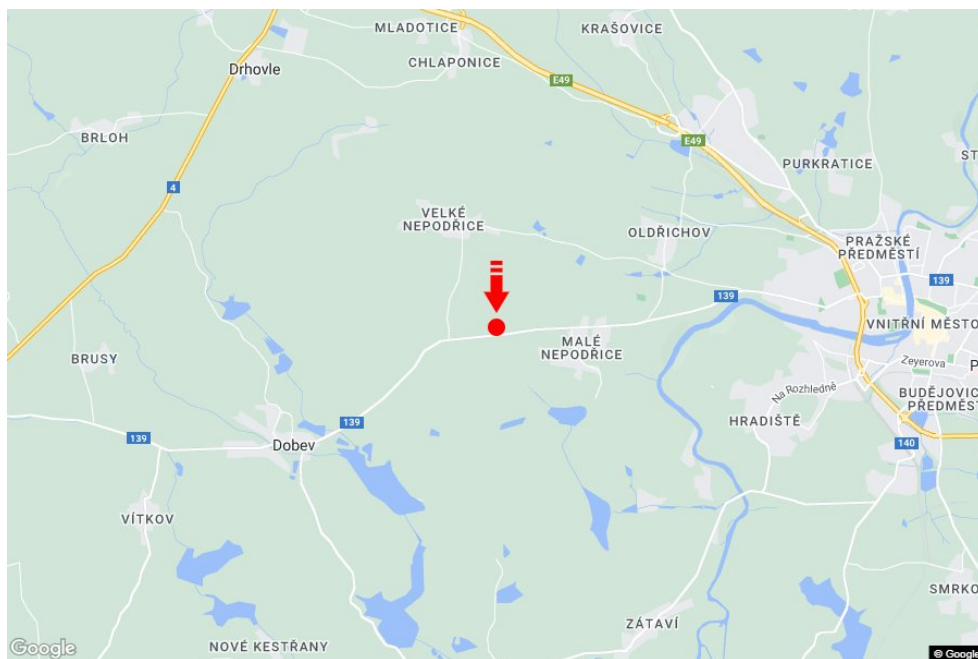

City: **II/139 - 5.000**
District: **Písek**
Region: **Jihočeský kraj**
Type: **Billboard**

Address: **směr Písek příjezd Písek**
Coordinates (WGS84): **49.3063945 N 14.0803769 E**
Size: **510x240**

Panel location

1. ☐ center
   ☐ suburb
   ☐ business district
   ☐ residential area
   ☐ industrial district
   ☐ undeveloped areas

Communications

1. ☐ highway
   ☐ first-class road
   ☒ other roads
   ☐ street
   ☐ entrance
   ☐ exit
   ☐ car park
   ☐ pedestrian zone
   ☐ intersection

Position

1. ☒ perpendicular
   ☐ oblique
   ☐ parallel
   ☐ separate

Visibility

1. ☐ up to 20 m
   ☐ 20 - 50 m
   ☐ 20 - 50 m
   ☒ over 100 m
   ☐ custom lighting

Panel surroundings

☐ Public transport	☐ ČD, ČSAD railway station	☐ Post	☐ PNS
☐ Cultural facility	☐ Sport facilities	☐ Medical facility	☐ Shops
☐ Department store	☐ Supermarket	☐ filling station	☐ School, university
☐ Bank	☐ Restaurant	☐ Hotel