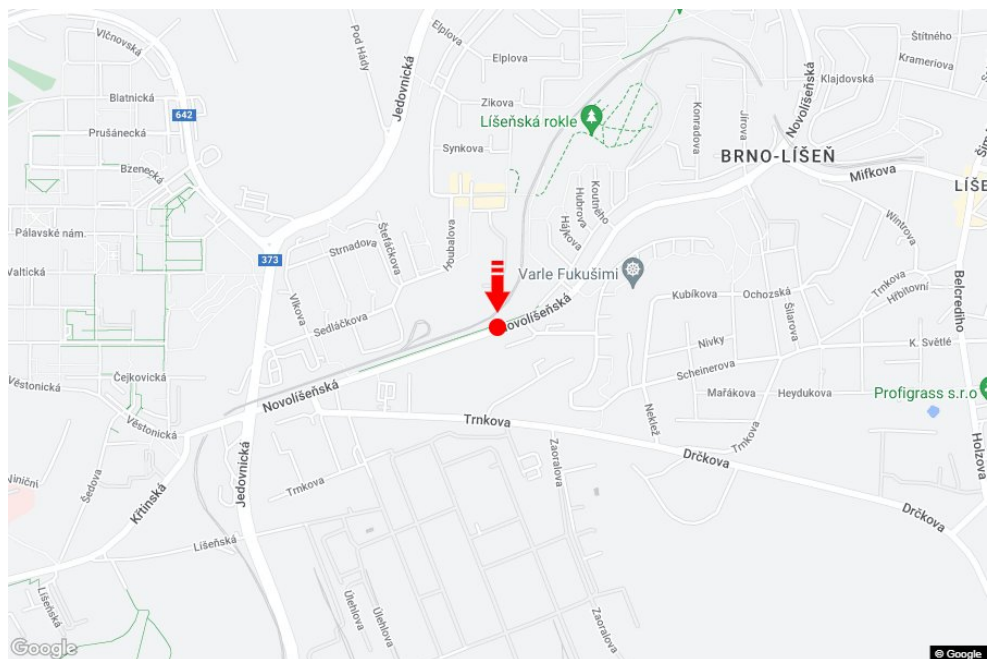

Panel no.: **1411276**

MIDIBOARD®

City: **Brno - Líšeň**
District: **Brno-město**
Region: **Jihomoravský kraj**
Type: **Billboard**

Address: **Novolíšeňská /J.Faimonové sm.Mifkova,zc**
Coordinates (WGS84): **49.2027627 N 16.6758907 E**
Size: **510x240**

Panel location

- ☐ center
- ☒ suburb
- ☐ business district
- ☒ residential area
- ☐ industrial district
- ☒ undeveloped areas

Communications

- ☐ highway
- ☐ first-class road
- ☐ other roads
- ☒ street
- ☐ entrance
- ☒ exit
- ☐ car park
- ☒ pedestrian zone
- ☐ intersection

Position

- ☒ perpendicular
- ☐ oblique
- ☐ parallel
- ☐ separate

Visibility

- ☐ up to 20 m
- ☐ 20 - 50 m
- ☒ 20 - 50 m
- ☐ over 100 m
- ☐ custom lighting

Panel surroundings

☐ Public transport	☐ ČD, ČSAD railway station	☐ Post	☐ PNS
☐ Cultural facility	☐ Sport facilities	☐ Medical facility	☐ Shops
☐ Department store	☐ Supermarket	☐ filling station	☒ School, university
☐ Bank	☐ Restaurant	☐ Hotel