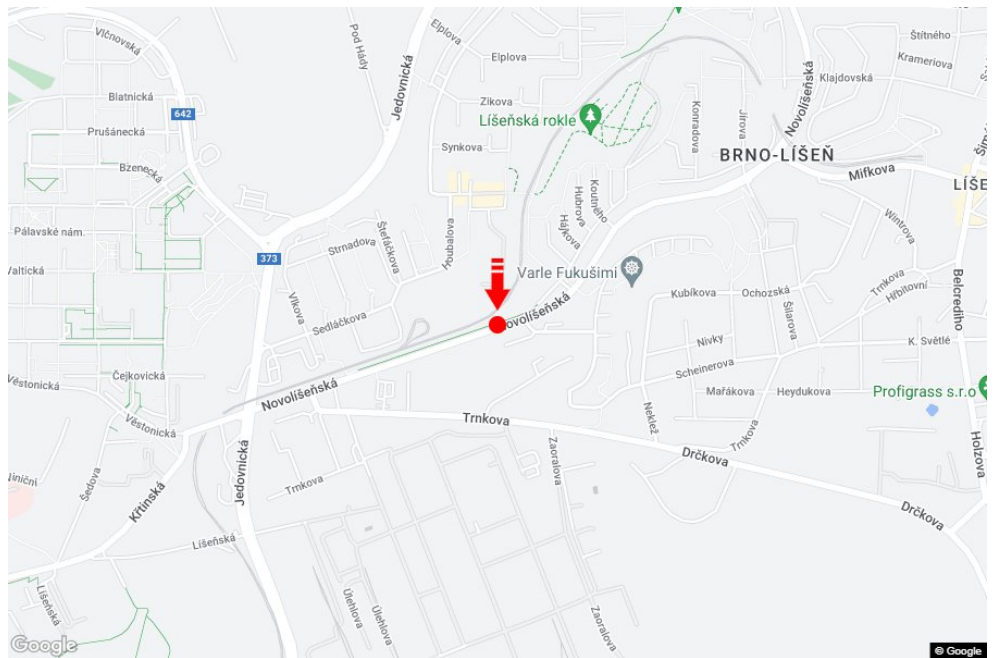

City: **Brno - Líšeň**
District: **Brno-město**
Region: **Jihomoravský kraj**
Type: **Billboard**

Address: **Novolíšeňská /J.Faimonové spojka
Jedovnická-Mífkova**

Coordinates (WGS84): **49.2027857 N 16.6759188 E**

Size: **510x240**

Panel location

- ☐ center
- ☒ suburb
- ☐ business district
- ☒ residential area
- ☐ industrial district
- ☒ undeveloped areas

Communications

- ☐ highway
- ☐ first-class road
- ☐ other roads
- ☒ street
- ☒ entrance
- ☐ exit
- ☐ car park
- ☒ pedestrian zone
- ☐ intersection

Position

- ☐ perpendicular
- ☐ oblique
- ☒ parallel
- ☐ separate

Visibility

- ☐ up to 20 m
- ☒ 20 - 50 m
- ☐ 20 - 50 m
- ☐ over 100 m
- ☐ custom lighting

Panel surroundings

☐ Public transport	☐ ČD, ČSAD railway station	☐ Post	☐ PNS
☐ Cultural facility	☐ Sport facilities	☐ Medical facility	☐ Shops
☐ Department store	☐ Supermarket	☐ filling station	☒ School, university
☐ Bank	☐ Restaurant	☐ Hotel