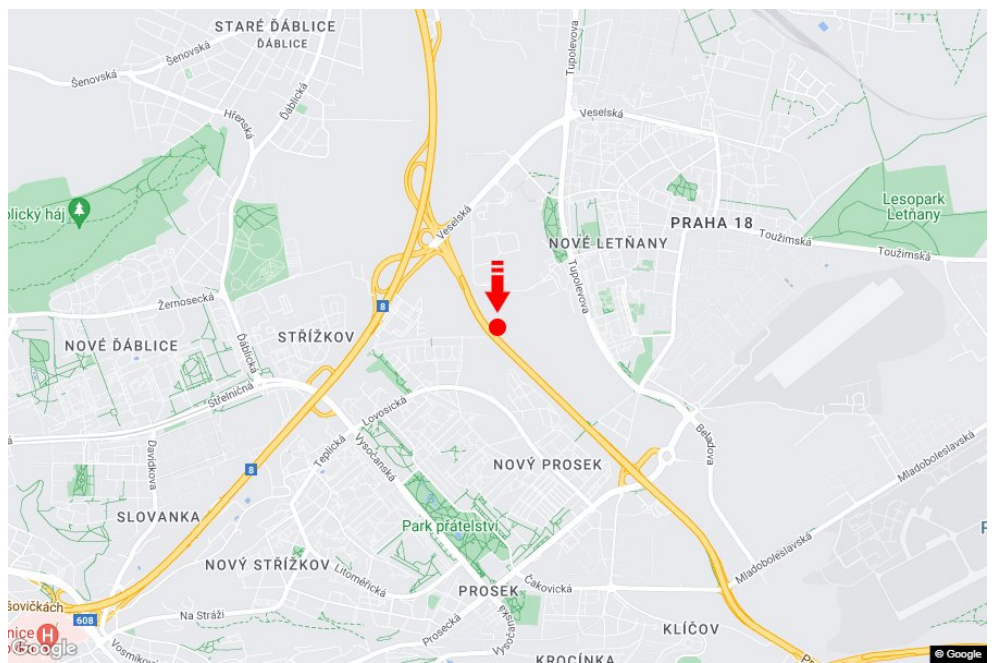

Panel no.: **1411293**

MIDIBOARD®

City: **Praha 09 - Letňany**
District: **Praha**
Region: **Hlavní město Praha**
Type: **Billboard**

Address: **Kbelská E55 výjezd sm.Teplice,D8,zc**
Coordinates (WGS84): **50.1314351 N 14.4996925 E**
Size: **510x240**

Panel location

- ☐ center
- ☒ suburb
- ☐ business district
- ☐ residential area
- ☐ industrial district
- ☒ undeveloped areas

Communications

- ☐ highway
- ☒ first-class road
- ☐ other roads
- ☐ street
- ☐ entrance
- ☒ exit
- ☐ car park
- ☐ pedestrian zone
- ☐ intersection

Position

- ☒ perpendicular
- ☐ oblique
- ☐ parallel
- ☒ separate

Visibility

- ☐ up to 20 m
- ☐ 20 - 50 m
- ☒ 20 - 50 m
- ☐ over 100 m
- ☐ custom lighting

Panel surroundings

☐ Public transport	☐ ČD, ČSAD railway station	☐ Post	☐ PNS
☐ Cultural facility	☐ Sport facilities	☐ Medical facility	☐ Shops
☐ Department store	☐ Supermarket	☐ filling station	☐ School, university
☐ Bank	☐ Restaurant	☐ Hotel