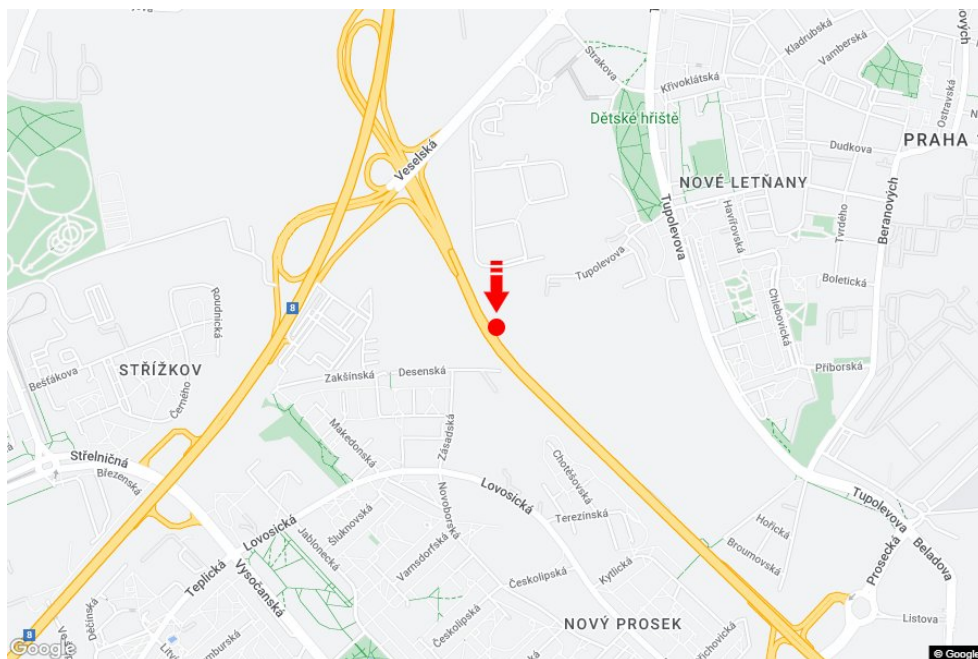

Panel no.: **1411299**

MIDIBOARD®

City: **Praha 09 - Letňany**
District: **Praha**
Region: **Hlavní město Praha**
Type: **Billboard**

Address: **Kbelská E55 výjezd sm.Teplice,D8,zc**
Coordinates (WGS84): **50.1322234 N 14.4987054 E**
Size: **510x240**

Panel location

- ☐ center
- ☒ suburb
- ☐ business district
- ☐ residential area
- ☐ industrial district
- ☒ undeveloped areas

Communications

- ☐ highway
- ☒ first-class road
- ☐ other roads
- ☐ street
- ☐ entrance
- ☒ exit
- ☐ car park
- ☐ pedestrian zone
- ☐ intersection

Position

- ☒ perpendicular
- ☐ oblique
- ☐ parallel
- ☒ separate

Visibility

- ☐ up to 20 m
- ☒ 20 - 50 m
- ☐ 20 - 50 m
- ☐ over 100 m
- ☐ custom lighting

Panel surroundings

☐ Public transport	☐ ČD, ČSAD railway station	☐ Post	☐ PNS
☐ Cultural facility	☐ Sport facilities	☐ Medical facility	☐ Shops
☒ Department store	☐ Supermarket	☐ filling station	☐ School, university
☐ Bank	☐ Restaurant	☐ Hotel