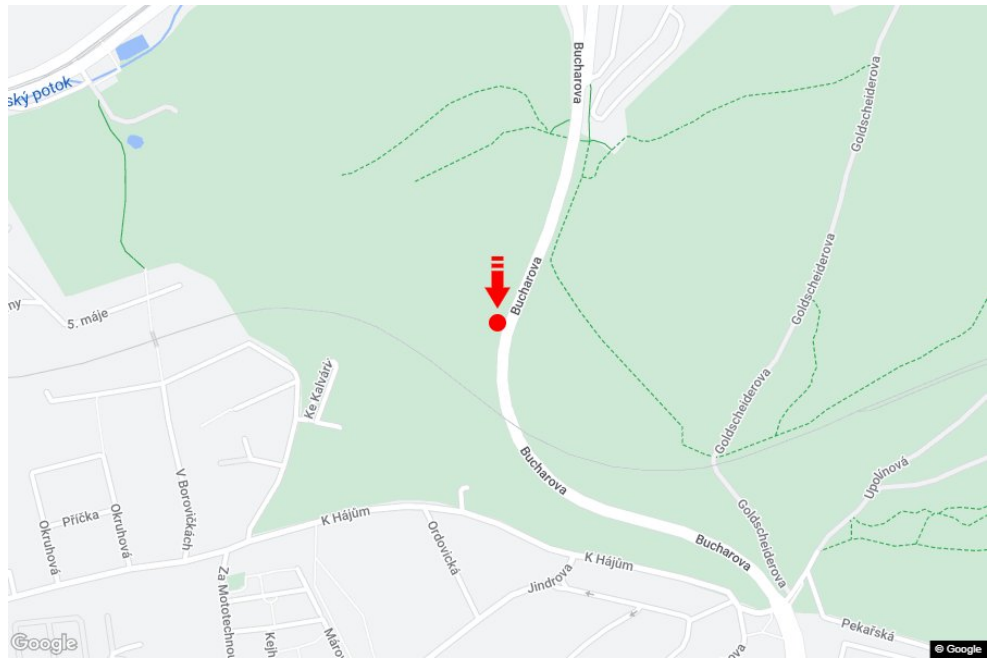

City: **Praha 05 - Motol**
District: **Praha**
Region: **Hlavní město Praha**
Type: **Bigboard**

Address: **Bucharova GOLF sm.Rozvadovská spojka,zc**
Coordinates (WGS84): **50.062217 N 14.3335051 E**
Size: **600x300**

Panel location

- ☐ center
- ☒ suburb
- ☐ business district
- ☐ residential area
- ☐ industrial district
- ☒ undeveloped areas

Communications

- ☐ highway
- ☐ first-class road
- ☐ other roads
- ☒ street
- ☐ entrance
- ☒ exit
- ☐ car park
- ☐ pedestrian zone
- ☐ intersection

Position

- ☒ perpendicular
- ☐ oblique
- ☐ parallel
- ☒ separate

Visibility

- ☐ up to 20 m
- ☐ 20 - 50 m
- ☐ 20 - 50 m
- ☒ over 100 m
- ☒ custom lighting

Panel surroundings

☐ Public transport	☐ ČD, ČSAD railway station	☐ Post	☐ PNS
☐ Cultural facility	☒ Sport facilities	☐ Medical facility	☐ Shops
☐ Department store	☐ Supermarket	☐ filling station	☐ School, university
☐ Bank	☐ Restaurant	☐ Hotel