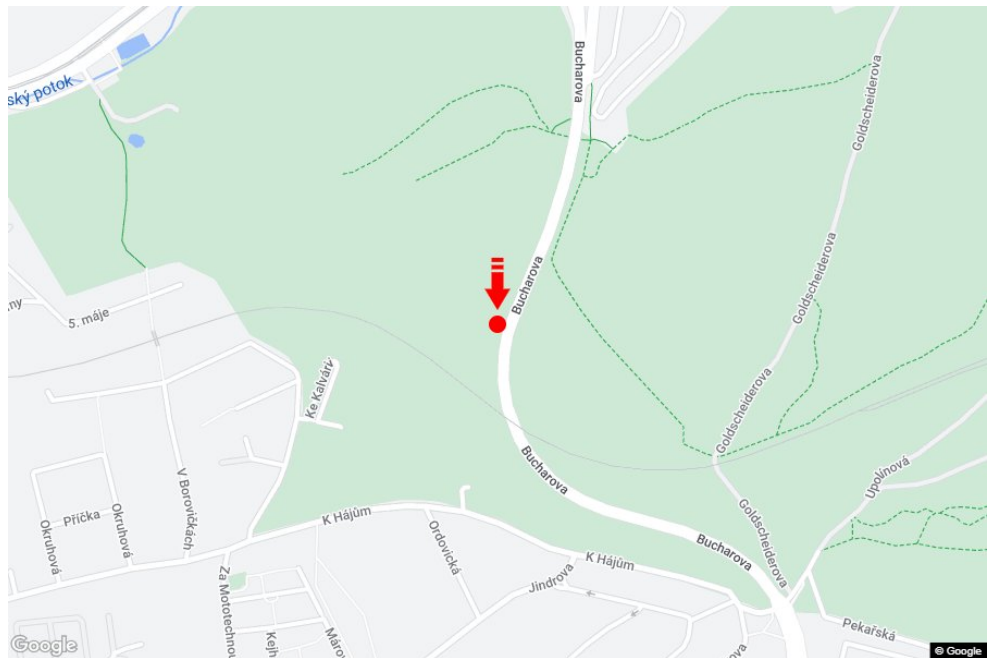

City: **Praha 05 - Motol**
District: **Praha**
Region: **Hlavní město Praha**
Type: **Bigboard**

Address: **Bucharova GOLF sm.Plzeňská,dc**
Coordinates (WGS84): **50.0622008 N 14.3334979 E**
Size: **600x300**

Panel location

- ☐ center
- ☒ suburb
- ☐ business district
- ☐ residential area
- ☐ industrial district
- ☒ undeveloped areas

Communications

- ☐ highway
- ☐ first-class road
- ☐ other roads
- ☒ street
- ☒ entrance
- ☐ exit
- ☐ car park
- ☐ pedestrian zone
- ☒ intersection

Position

- ☒ perpendicular
- ☐ oblique
- ☐ parallel
- ☒ separate

Visibility

- ☐ up to 20 m
- ☐ 20 - 50 m
- ☐ 20 - 50 m
- ☒ over 100 m
- ☒ custom lighting

Panel surroundings

☐ Public transport	☐ ČD, ČSAD railway station	☐ Post	☐ PNS
☐ Cultural facility	☒ Sport facilities	☒ Medical facility	☐ Shops
☐ Department store	☐ Supermarket	☐ filling station	☐ School, university
☐ Bank	☐ Restaurant	☐ Hotel