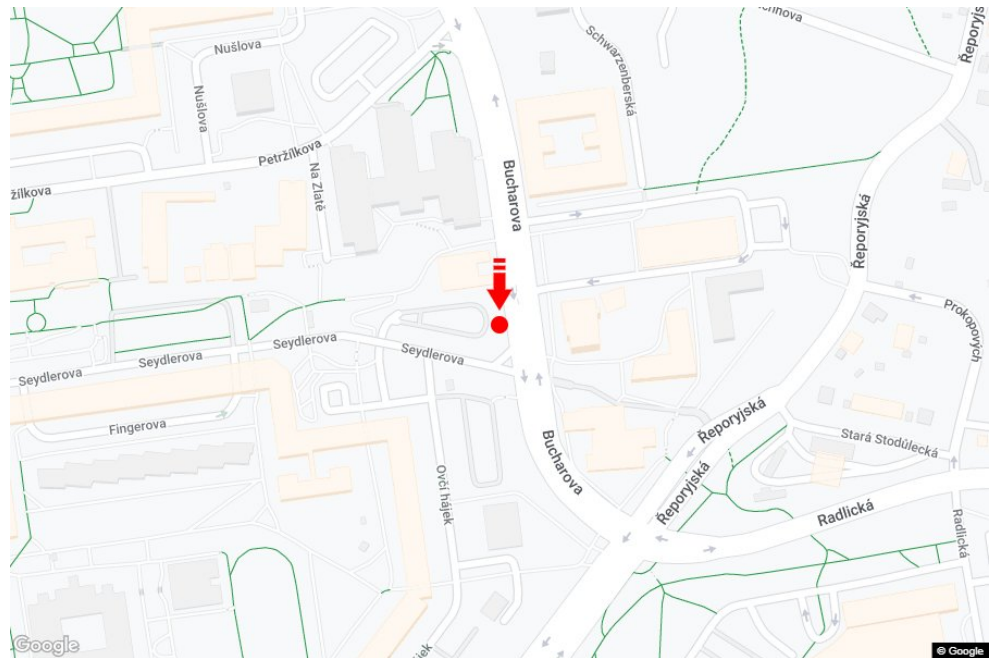

City: **Praha 05 - Stodůlky**
District: **Praha**
Region: **Hlavní město Praha**
Type: **Bigboard**

Address: **Bucharova 'M'Nové Butovice
sm.Radlická,OC GALERIE,dc**
Coordinates (WGS84): **50.0503577 N 14.3514374 E**
Size: **600x300**

Panel location

- ☐ center
- ☒ suburb
- ☐ business district
- ☒ residential area
- ☐ industrial district
- ☐ undeveloped areas

Communications

- ☐ highway
- ☐ first-class road
- ☐ other roads
- ☒ street
- ☒ entrance
- ☐ exit
- ☒ car park
- ☒ pedestrian zone
- ☒ intersection

Position

- ☒ perpendicular
- ☐ oblique
- ☐ parallel
- ☒ separate

Visibility

- ☐ up to 20 m
- ☐ 20 - 50 m
- ☒ 20 - 50 m
- ☐ over 100 m
- ☒ custom lighting

Panel surroundings

☒ Public transport	☐ ČD, ČSAD railway station	☐ Post	☒ PNS
☐ Cultural facility	☐ Sport facilities	☒ Medical facility	☒ Shops
☒ Department store	☐ Supermarket	☒ filling station	☐ School, university
☐ Bank	☒ Restaurant	☐ Hotel