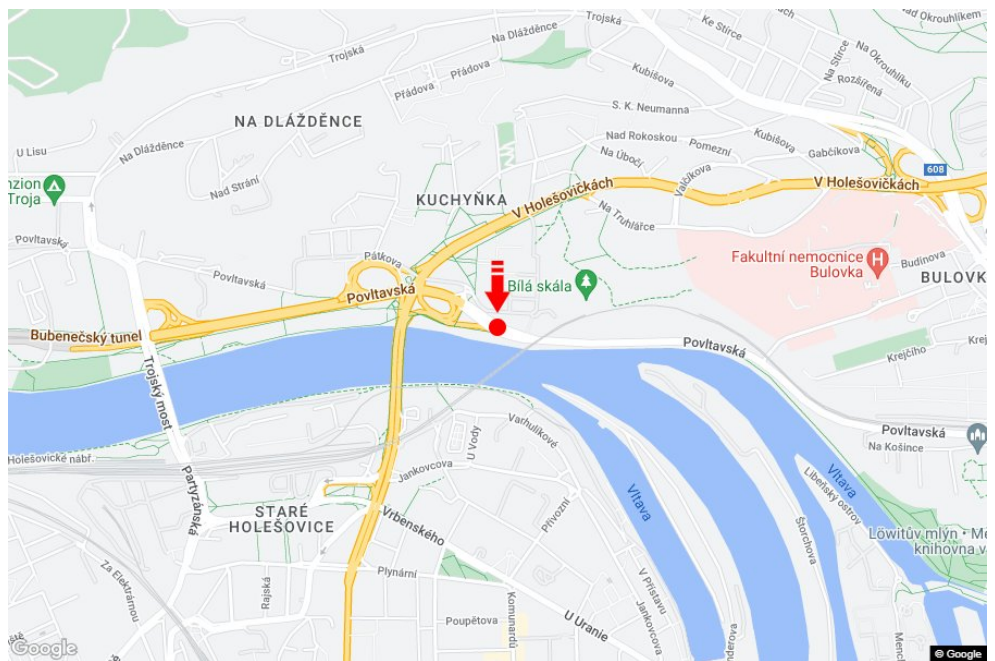

City: **Praha 08 - Libeň**
District: **Praha**
Region: **Hlavní město Praha**
Type: **Billboard**

Address: **Povltavská sm.most Barikádníků,ZOO,dc**
Coordinates (WGS84): **50.1138843 N 14.4492731 E**
Size: **510x240**

Panel location

- ☐ center
- ☒ suburb
- ☐ business district
- ☐ residential area
- ☐ industrial district
- ☒ undeveloped areas

Communications

- ☐ highway
- ☐ first-class road
- ☐ other roads
- ☒ street
- ☐ entrance
- ☐ exit
- ☐ car park
- ☒ pedestrian zone
- ☒ intersection

Position

- ☒ perpendicular
- ☐ oblique
- ☐ parallel
- ☒ separate

Visibility

- ☐ up to 20 m
- ☐ 20 - 50 m
- ☒ 20 - 50 m
- ☐ over 100 m
- ☐ custom lighting

Panel surroundings

☐ Public transport	☐ ČD, ČSAD railway station	☐ Post	☐ PNS
☐ Cultural facility	☐ Sport facilities	☐ Medical facility	☐ Shops
☐ Department store	☐ Supermarket	☐ filling station	☒ School, university
☐ Bank	☐ Restaurant	☐ Hotel