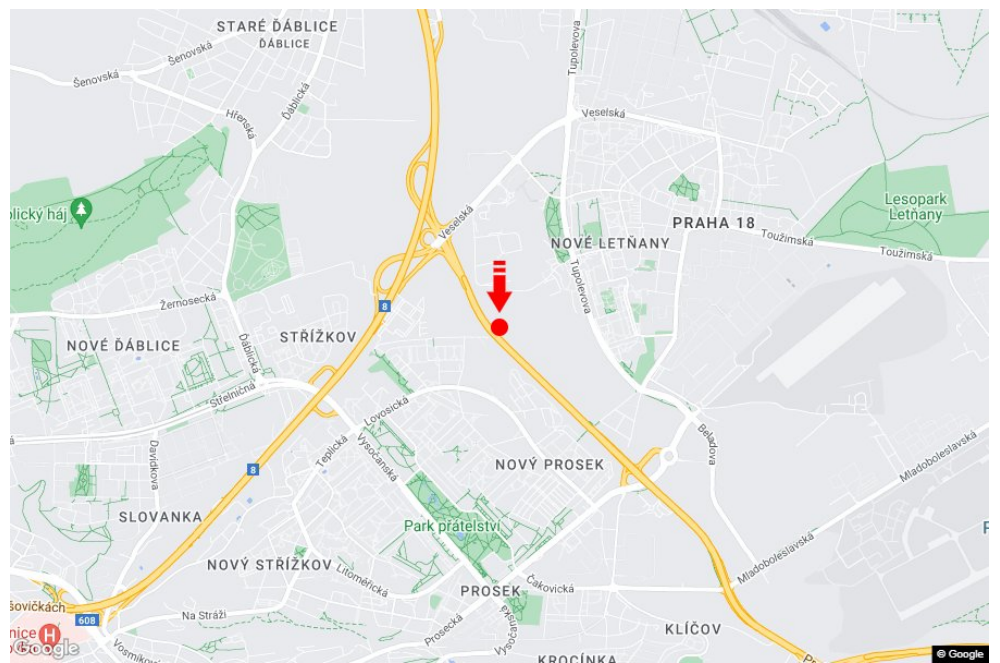

Panel no.: **1411744**

MIDIBOARD®

City: **Praha 09 - Letňany**
District: **Praha**
Region: **Hlavní město Praha**
Type: **Billboard**

Address: **Kbelská E55 příjezd od Teplic, D8, dc**
Coordinates (WGS84): **50.1314404 N 14.4996851 E**
Size: **510x240**

Panel location

- ☐ center
- ☒ suburb
- ☐ business district
- ☐ residential area
- ☐ industrial district
- ☒ undeveloped areas

Communications

- ☐ highway
- ☒ first-class road
- ☐ other roads
- ☐ street
- ☒ entrance
- ☐ exit
- ☐ car park
- ☐ pedestrian zone
- ☐ intersection

Position

- ☒ perpendicular
- ☐ oblique
- ☐ parallel
- ☒ separate

Visibility

- ☐ up to 20 m
- ☐ 20 - 50 m
- ☒ 20 - 50 m
- ☐ over 100 m
- ☐ custom lighting

Panel surroundings

☐ Public transport	☐ ČD, ČSAD railway station	☐ Post	☐ PNS
☐ Cultural facility	☐ Sport facilities	☐ Medical facility	☐ Shops
☐ Department store	☐ Supermarket	☒ filling station	☐ School, university
☐ Bank	☐ Restaurant	☐ Hotel