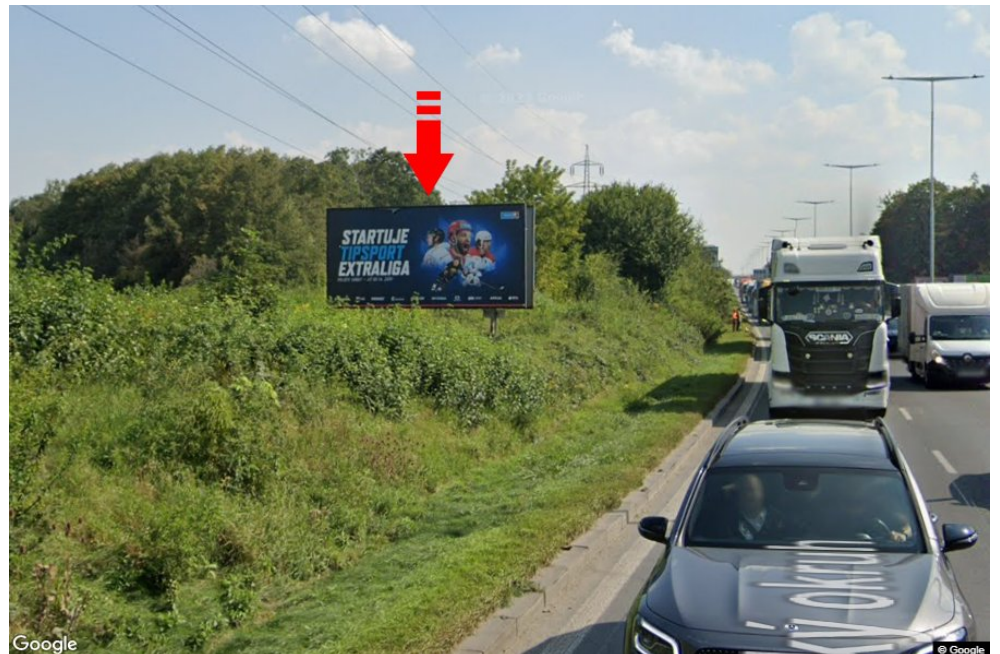

Position

- perpendicular
- oblique
- parallel
- separate

Visibility

- up to 20 m
- 20 - 50 m
- 20 - 50 m
- over 100 m
- custom lighting

Panel surroundings

- | | | | |
|--|---|---|---|
| <input type="checkbox"/> Public transport | <input type="checkbox"/> ČD, ČSAD railway station | <input type="checkbox"/> Post | <input type="checkbox"/> PNS |
| <input type="checkbox"/> Cultural facility | <input type="checkbox"/> Sport facilities | <input type="checkbox"/> Medical facility | <input type="checkbox"/> Shops |
| <input type="checkbox"/> Department store | <input type="checkbox"/> Supermarket | <input checked="" type="checkbox"/> filling station | <input type="checkbox"/> School, university |
| <input type="checkbox"/> Bank | <input type="checkbox"/> Restaurant | <input type="checkbox"/> Hotel | |