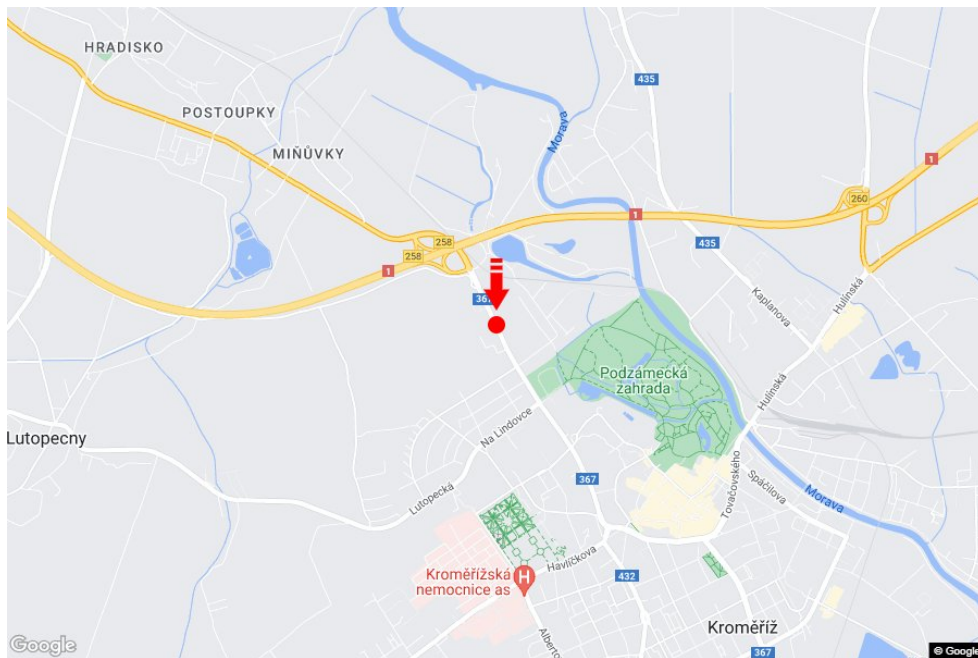

City: **Kroměříž**
District: **Kroměříž**
Region: **Zlínský kraj**
Type: **Billboard**

Address: **Kojetínská / Žerotínova výjezd
sm.D1,Brno,Přerov,zc**
Coordinates (WGS84): **49.306777 N 17.379961 E**
Size: **510x240**

Panel location

1. ☐ center
   ☐ suburb
   ☐ business district
   ☐ residential area
   ☐ industrial district
   ☒ undeveloped areas

Communications

1. ☐ highway
   ☐ first-class road
   ☐ other roads
   ☒ street
   ☐ entrance
   ☒ exit
   ☐ car park
   ☒ pedestrian zone
   ☐ intersection

Position

1. ☒ perpendicular
   ☐ oblique
   ☐ parallel
   ☒ separate

Visibility

1. ☐ up to 20 m
   ☐ 20 - 50 m
   ☒ 20 - 50 m
   ☐ over 100 m
   ☐ custom lighting

Panel surroundings

☐ Public transport	☐ ČD, ČSAD railway station	☐ Post	☐ PNS
☐ Cultural facility	☐ Sport facilities	☐ Medical facility	☐ Shops
☐ Department store	☐ Supermarket	☐ filling station	☐ School, university
☐ Bank	☐ Restaurant	☐ Hotel