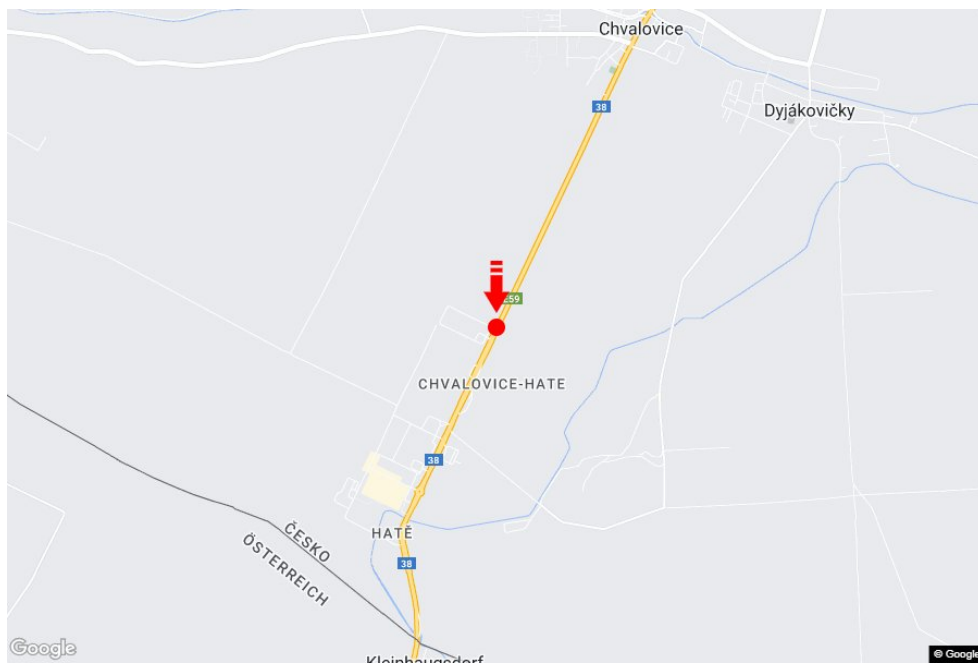

City: **I/38 - 252.800**

District: **Znojmo**

Region: **Jihomoravský kraj**

Type: **Billboard**

Address: **směr Znojmo, Jihlava Hatě, příjezd do ČR**

Coordinates (WGS84): **48.770607 N 16.0709397 E**

Size: **510x240**

Panel location

- ☐ center
- ☐ suburb
- ☐ business district
- ☐ residential area
- ☐ industrial district
- ☒ undeveloped areas

Communications

- ☐ highway
- ☒ first-class road
- ☐ other roads
- ☐ street
- ☒ entrance
- ☐ exit
- ☐ car park
- ☐ pedestrian zone
- ☐ intersection

Position

- ☒ perpendicular
- ☐ oblique
- ☐ parallel
- ☒ separate

Visibility

- ☐ up to 20 m
- ☐ 20 - 50 m
- ☐ 20 - 50 m
- ☒ over 100 m
- ☐ custom lighting

Panel surroundings

☐ Public transport	☐ ČD, ČSAD railway station	☐ Post	☐ PNS
☐ Cultural facility	☐ Sport facilities	☐ Medical facility	☐ Shops
☐ Department store	☐ Supermarket	☒ filling station	☐ School, university
☐ Bank	☐ Restaurant	☐ Hotel