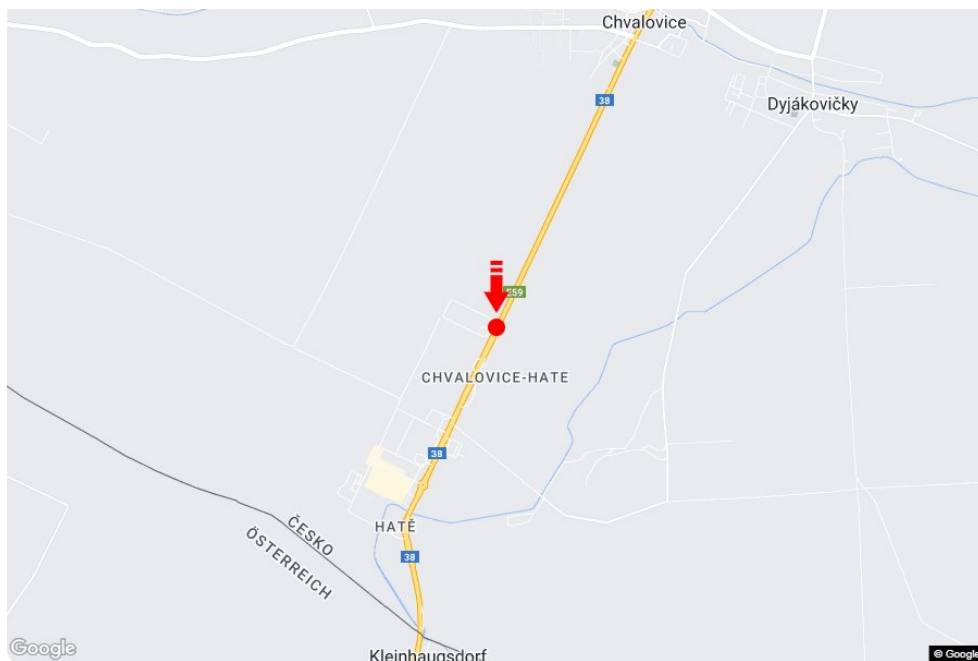

City: **I/38 - 252.820**

Address: **směr Znojmo, Jihlava Hatě, příjezd do ČR**

District: **Znojmo**

Coordinates (WGS84): **48.77028 N 16.070713 E**

Region: **Jihomoravský kraj**

Size: **510x240**

Type: **Billboard**

Panel location

- ☐ center
- ☐ suburb
- ☐ business district
- ☐ residential area
- ☐ industrial district
- ☐ undeveloped areas

Communications

- ☐ highway
- ☒ first-class road
- ☐ other roads
- ☐ street
- ☒ entrance
- ☐ exit
- ☐ car park
- ☐ pedestrian zone
- ☐ intersection

Position

- ☒ perpendicular
- ☐ oblique
- ☐ parallel
- ☒ separate

Visibility

- ☐ up to 20 m
- ☐ 20 - 50 m
- ☐ 20 - 50 m
- ☒ over 100 m
- ☐ custom lighting

Panel surroundings

☐ Public transport	☐ ČD, ČSAD railway station	☐ Post	☐ PNS
☐ Cultural facility	☐ Sport facilities	☐ Medical facility	☐ Shops
☐ Department store	☐ Supermarket	☒ filling station	☐ School, university
☐ Bank	☐ Restaurant	☐ Hotel