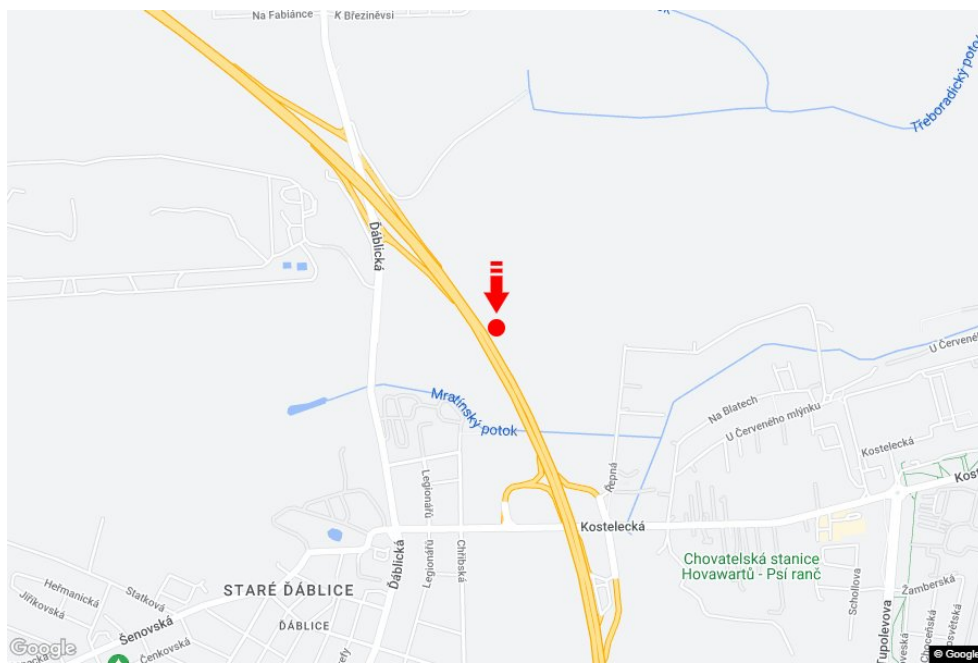

Panel no.: **1411955**

MIDIBOARD®

City: **Praha 08 - Ďáblice**
District: **Praha**
Region: **Hlavní město Praha**
Type: **Bigboard**

Address: **Cínovecká /Ďáblická E55,I/8 příjezd od Teplic,D8,dc**
Coordinates (WGS84): **50.1534537 N 14.4903137 E**
Size: **960x360**

Panel location

- ☐ center
- ☒ suburb
- ☐ business district
- ☐ residential area
- ☐ industrial district
- ☒ undeveloped areas

Communications

- ☐ highway
- ☒ first-class road
- ☐ other roads
- ☐ street
- ☒ entrance
- ☐ exit
- ☐ car park
- ☐ pedestrian zone
- ☐ intersection

Position

- ☒ perpendicular
- ☐ oblique
- ☐ parallel
- ☒ separate

Visibility

- ☐ up to 20 m
- ☐ 20 - 50 m
- ☐ 20 - 50 m
- ☒ over 100 m
- ☒ custom lighting

Panel surroundings

☐ Public transport	☐ ČD, ČSAD railway station	☐ Post	☐ PNS
☐ Cultural facility	☐ Sport facilities	☐ Medical facility	☐ Shops
☐ Department store	☐ Supermarket	☐ filling station	☐ School, university
☐ Bank	☐ Restaurant	☐ Hotel