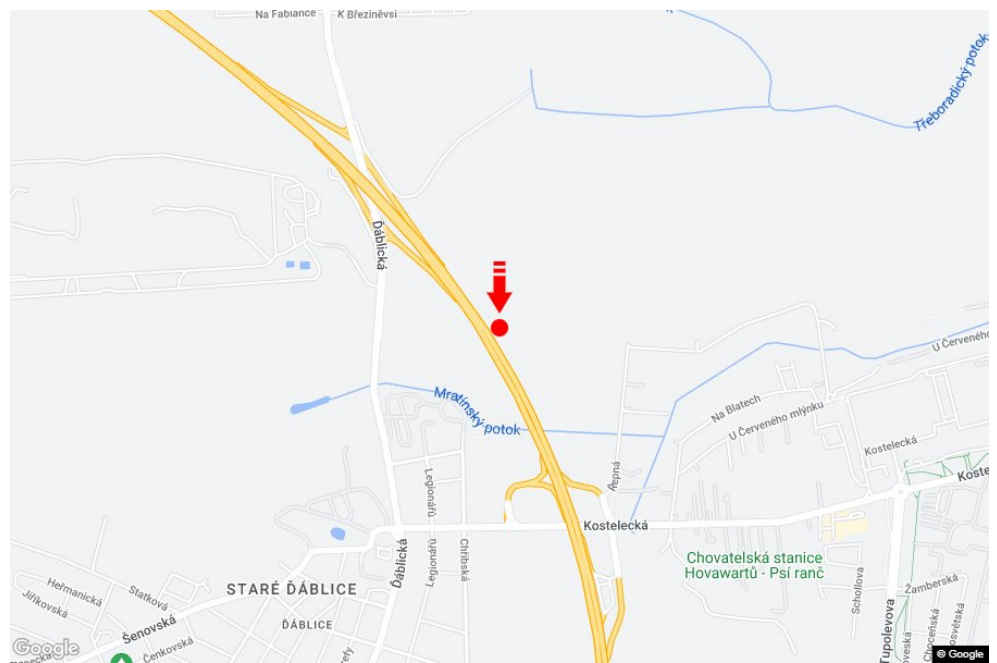

City: **Praha 08 - Ďáblice**
District: **Praha**
Region: **Hlavní město Praha**
Type: **Bigboard**

Address: **Cínovecká /Ďáblická E55,I/8 výjezd
sm.Teplice,D8,zc**

Coordinates (WGS84): **50.1534324 N 14.4903297 E**

Size: **960x360**

Panel location

- ☐ center
- ☒ suburb
- ☐ business district
- ☐ residential area
- ☐ industrial district
- ☒ undeveloped areas

Communications

- ☐ highway
- ☒ first-class road
- ☐ other roads
- ☐ street
- ☐ entrance
- ☒ exit
- ☐ car park
- ☐ pedestrian zone
- ☒ intersection

Position

- ☒ perpendicular
- ☐ oblique
- ☐ parallel
- ☒ separate

Visibility

- ☐ up to 20 m
- ☐ 20 - 50 m
- ☐ 20 - 50 m
- ☒ over 100 m
- ☒ custom lighting

Panel surroundings

☐ Public transport	☐ ČD, ČSAD railway station	☐ Post	☐ PNS
☐ Cultural facility	☐ Sport facilities	☐ Medical facility	☐ Shops
☐ Department store	☐ Supermarket	☐ filling station	☐ School, university
☐ Bank	☐ Restaurant	☐ Hotel