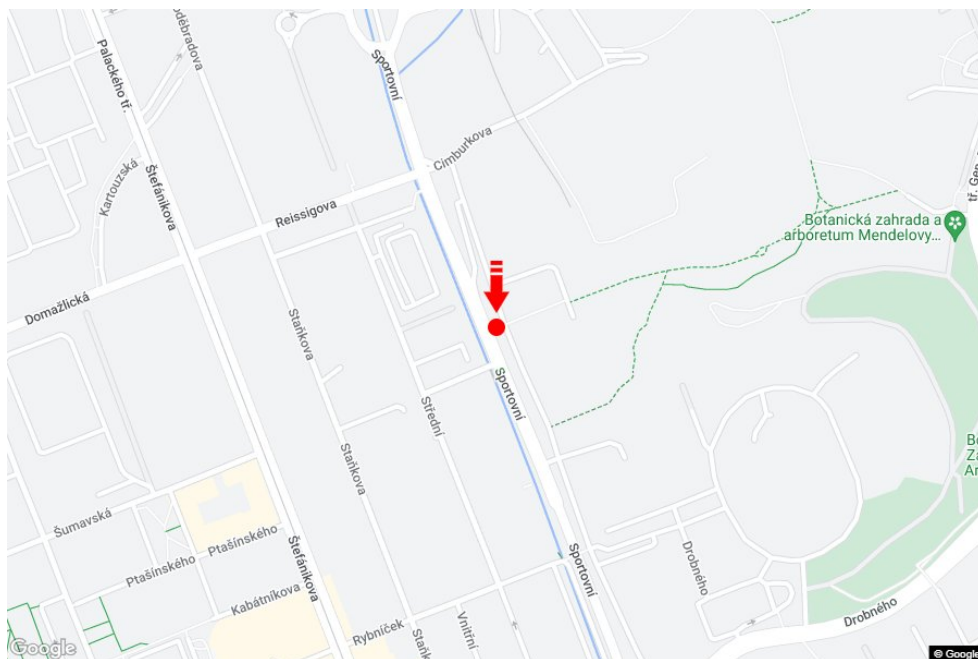

City: **Brno - Královo Pole**

Address: **Sportovní /Střední příjezd od Svitav,dc**

District: **Brno-město**

Coordinates **49.2144636 N 16.6058607 E**

Region: **Jihomoravský kraj**

(WGS84):

Type: **Bigboard**

Size: **960x360**

Panel location

- ☐ center
- ☐ suburb
- ☒ business district
- ☒ residential area
- ☐ industrial district
- ☐ undeveloped areas

Communications

- ☐ highway
- ☐ first-class road
- ☐ other roads
- ☒ street
- ☒ entrance
- ☐ exit
- ☐ car park
- ☐ pedestrian zone
- ☐ intersection

Position

- ☒ perpendicular
- ☐ oblique
- ☐ parallel
- ☒ separate

Visibility

- ☐ up to 20 m
- ☐ 20 - 50 m
- ☒ 20 - 50 m
- ☐ over 100 m
- ☒ custom lighting

Panel surroundings

☐ Public transport	☐ ČD, ČSAD railway station	☐ Post	☐ PNS
☐ Cultural facility	☒ Sport facilities	☐ Medical facility	☒ Shops
☐ Department store	☐ Supermarket	☒ filling station	☐ School, university
☐ Bank	☒ Restaurant	☐ Hotel