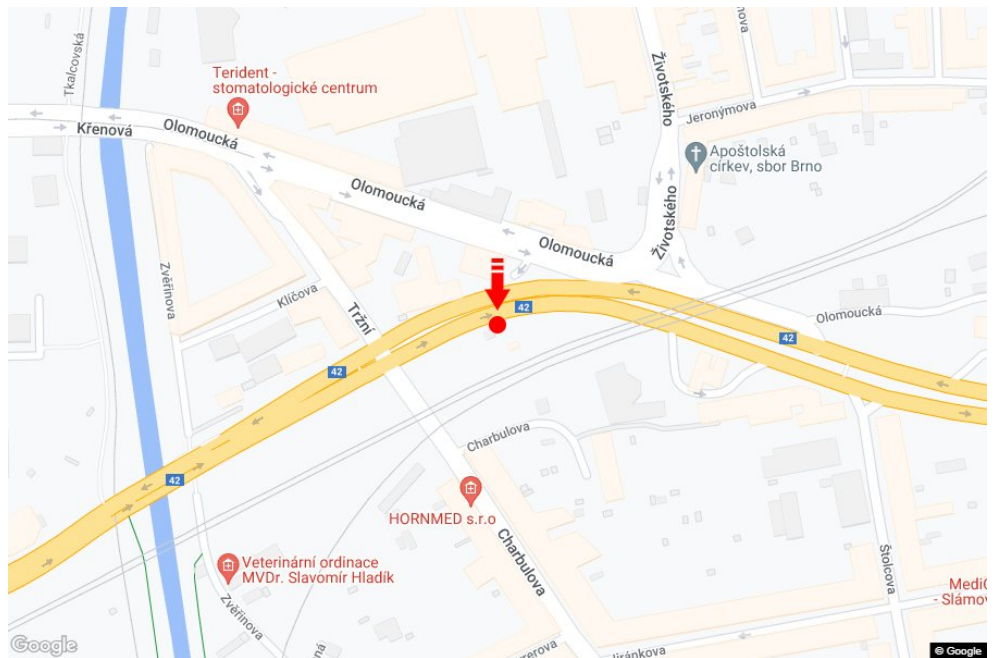

City: **Brno - Černovice**
District: **Brno-město**
Region: **Jihomoravský kraj**
Type: **Bigboard**

Address: **Hladíkova /Olomoucká I/42
sm.Ostravská,D1,zc**
Coordinates (WGS84): **49.1898991 N 16.6322912 E**
Size: **960x360**

Panel location

- ☐ center
- ☐ suburb
- ☒ business district
- ☐ residential area
- ☐ industrial district
- ☐ undeveloped areas

Communications

- ☐ highway
- ☒ first-class road
- ☐ other roads
- ☐ street
- ☐ entrance
- ☒ exit
- ☐ car park
- ☒ pedestrian zone
- ☒ intersection

Position

- ☒ perpendicular
- ☐ oblique
- ☐ parallel
- ☒ separate

Visibility

- ☐ up to 20 m
- ☐ 20 - 50 m
- ☐ 20 - 50 m
- ☒ over 100 m
- ☒ custom lighting

Panel surroundings

☒ Public transport	☒ ČD, ČSAD railway station	☐ Post	☐ PNS
☐ Cultural facility	☐ Sport facilities	☐ Medical facility	☒ Shops
☐ Department store	☐ Supermarket	☒ filling station	☐ School, university
☐ Bank	☒ Restaurant	☐ Hotel