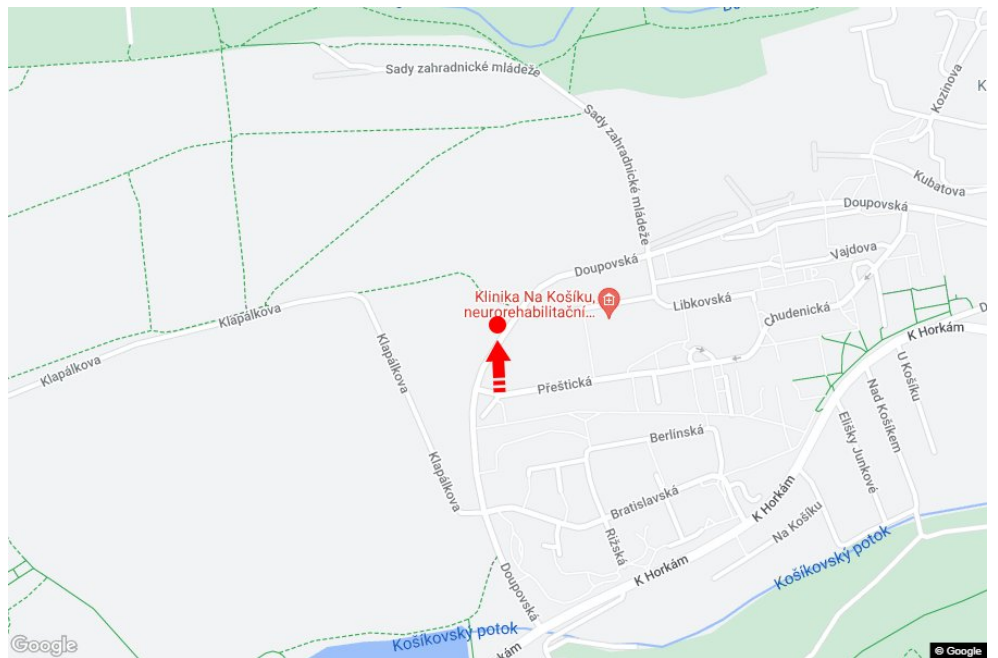

Panel no.: **1412427**

MIDIBOARD®

City: **Praha 10 - Hostivař**

Address: **Doupovská /Tesaříkova sm.Mírového
hnutí,dc**

District: **Praha**

Coordinates (WGS84): **50.0461605 N 14.5128225 E**

Region: **Hlavní město Praha**

Type: **Billboard**

Size: **510x240**

Panel location

- ☐ center
- ☒ suburb
- ☐ business district
- ☒ residential area
- ☐ industrial district
- ☒ undeveloped areas

Communications

- ☐ highway
- ☐ first-class road
- ☐ other roads
- ☒ street
- ☒ entrance
- ☐ exit
- ☐ car park
- ☐ pedestrian zone
- ☐ intersection

Position

- ☒ perpendicular
- ☐ oblique
- ☐ parallel
- ☒ separate

Visibility

- ☐ up to 20 m
- ☐ 20 - 50 m
- ☐ 20 - 50 m
- ☒ over 100 m
- ☐ custom lighting

Panel surroundings

☐ Public transport	☐ ČD, ČSAD railway station	☐ Post	☐ PNS
☐ Cultural facility	☐ Sport facilities	☐ Medical facility	☐ Shops
☐ Department store	☐ Supermarket	☐ filling station	☐ School, university
☐ Bank	☐ Restaurant	☐ Hotel