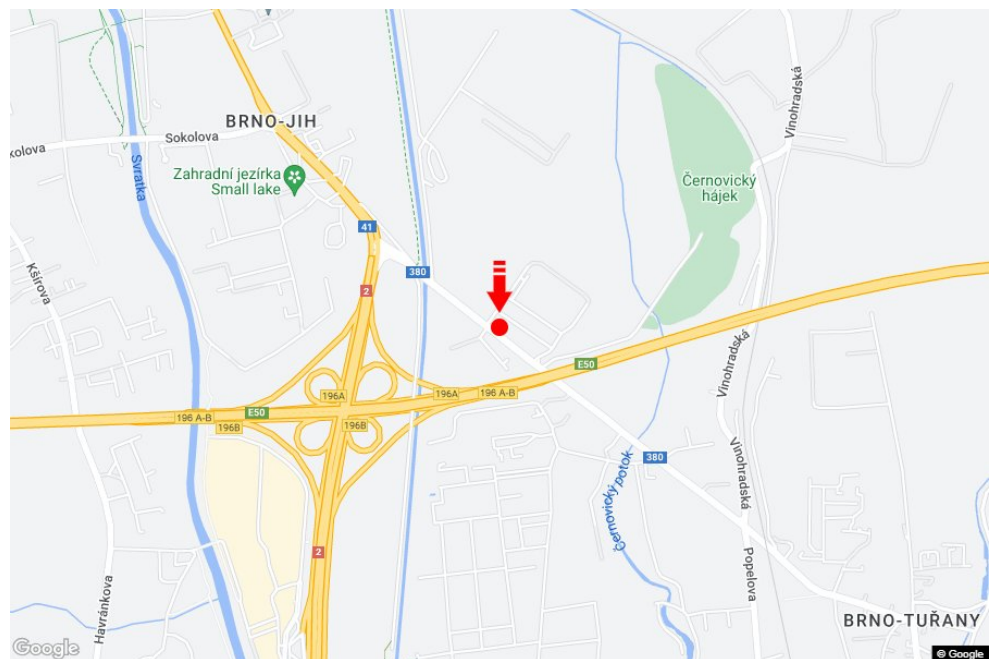

City: **Brno - Tuřany**
District: **Brno-město**
Region: **Jihomoravský kraj**
Type: **Billboard**

Address: **Kaštanová MAKRO výjezd sm.letišť,zc**
Coordinates (WGS84): **49.1613638 N 16.6373299 E**
Size: **510x240**

Panel location

- ☐ center
- ☐ suburb
- ☐ business district
- ☐ residential area
- ☐ industrial district
- ☐ undeveloped areas

Communications

- ☐ highway
- ☐ first-class road
- ☐ other roads
- ☒ street
- ☐ entrance
- ☒ exit
- ☒ car park
- ☒ pedestrian zone
- ☐ intersection

Position

- ☒ perpendicular
- ☐ oblique
- ☐ parallel
- ☐ separate

Visibility

- ☐ up to 20 m
- ☐ 20 - 50 m
- ☒ 20 - 50 m
- ☐ over 100 m
- ☐ custom lighting

Panel surroundings

☐ Public transport	☐ ČD, ČSAD railway station	☐ Post	☐ PNS
☐ Cultural facility	☐ Sport facilities	☐ Medical facility	☐ Shops
☐ Department store	☒ Supermarket	☒ filling station	☐ School, university
☐ Bank	☐ Restaurant	☐ Hotel