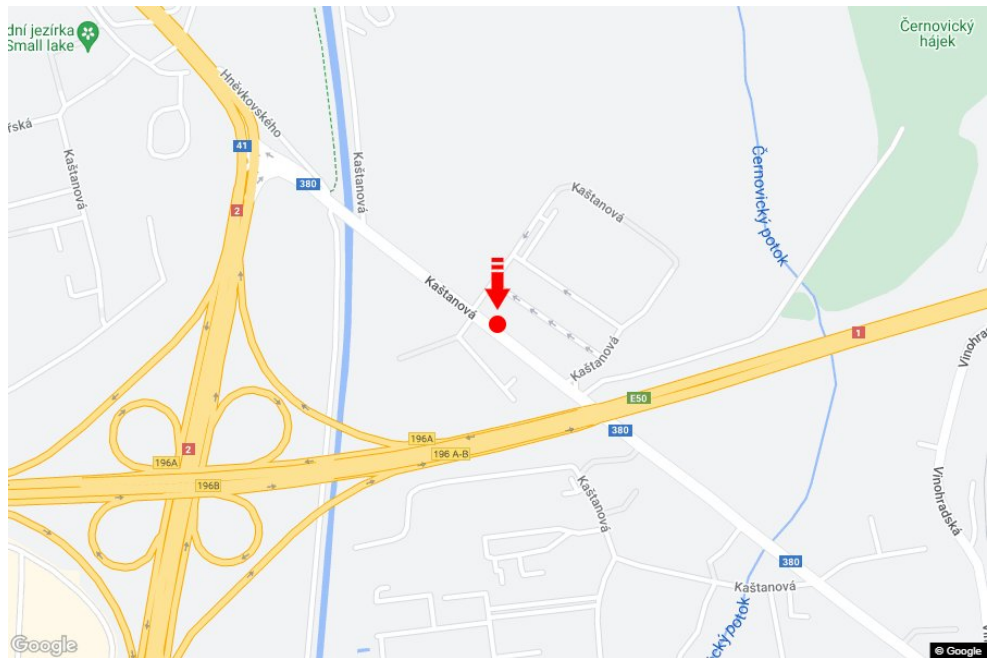

City: **Brno - Tuřany**
District: **Brno-město**
Region: **Jihomoravský kraj**
Type: **Billboard**

Address: **Kaštanová MAKRO příjezd od letiště,dc**
Coordinates (WGS84): **49.1613638 N 16.6373299 E**
Size: **510x240**

Panel location

- ☐ center
- ☐ suburb
- ☐ business district
- ☐ residential area
- ☐ industrial district
- ☐ undeveloped areas

Communications

- ☐ highway
- ☐ first-class road
- ☐ other roads
- ☐ street
- ☒ entrance
- ☐ exit
- ☒ car park
- ☒ pedestrian zone
- ☐ intersection

Position

- ☒ perpendicular
- ☐ oblique
- ☐ parallel
- ☐ separate

Visibility

- ☐ up to 20 m
- ☐ 20 - 50 m
- ☒ 20 - 50 m
- ☐ over 100 m
- ☐ custom lighting

Panel surroundings

☒ Public transport	☐ ČD, ČSAD railway station	☐ Post	☐ PNS
☐ Cultural facility	☐ Sport facilities	☐ Medical facility	☐ Shops
☐ Department store	☒ Supermarket	☒ filling station	☐ School, university
☐ Bank	☐ Restaurant	☐ Hotel