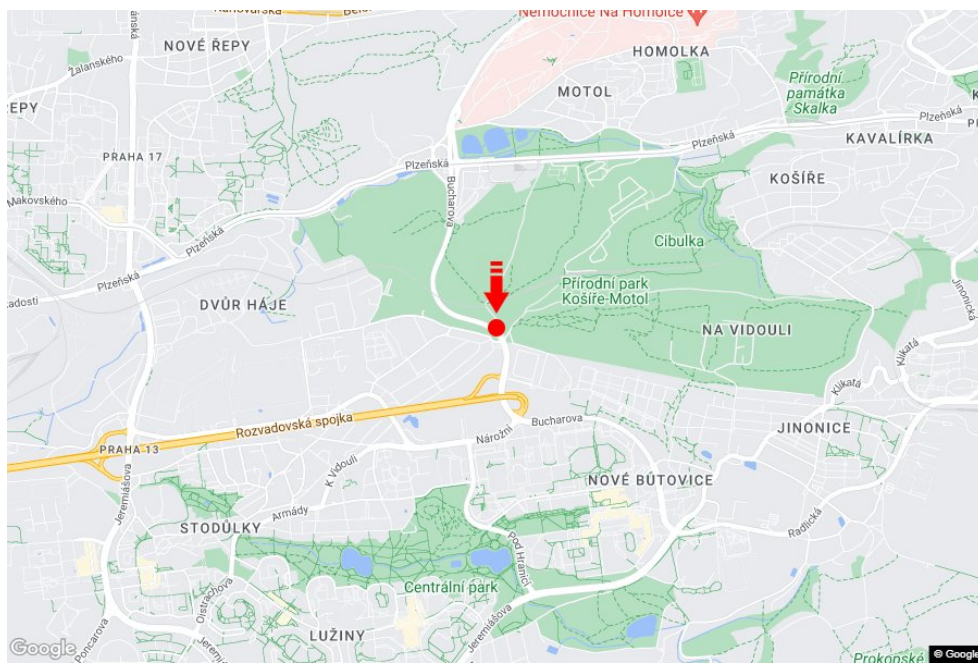

City: **Praha 05 - Stodůlky**

District: **Praha**

Region: **Hlavní město Praha**

Type: **Billboard**

Address: **Bucharova /Rozvadovská spojka
sm.Rozvadovská spojka,Radlická**

Coordinates (WGS84): **50.0589817 N 14.3385925 E**

Size: **510x240**

Panel location

- ☐ center
- ☒ suburb
- ☐ business district
- ☐ residential area
- ☒ industrial district
- ☒ undeveloped areas

Communications

- ☐ highway
- ☐ first-class road
- ☐ other roads
- ☒ street
- ☐ entrance
- ☒ exit
- ☐ car park
- ☐ pedestrian zone
- ☒ intersection

Position

- ☒ perpendicular
- ☐ oblique
- ☐ parallel
- ☒ separate

Visibility

- ☐ up to 20 m
- ☐ 20 - 50 m
- ☒ 20 - 50 m
- ☐ over 100 m
- ☐ custom lighting

Panel surroundings

☐ Public transport	☐ ČD, ČSAD railway station	☐ Post	☐ PNS
☐ Cultural facility	☒ Sport facilities	☐ Medical facility	☐ Shops
☐ Department store	☐ Supermarket	☐ filling station	☐ School, university
☐ Bank	☐ Restaurant	☐ Hotel