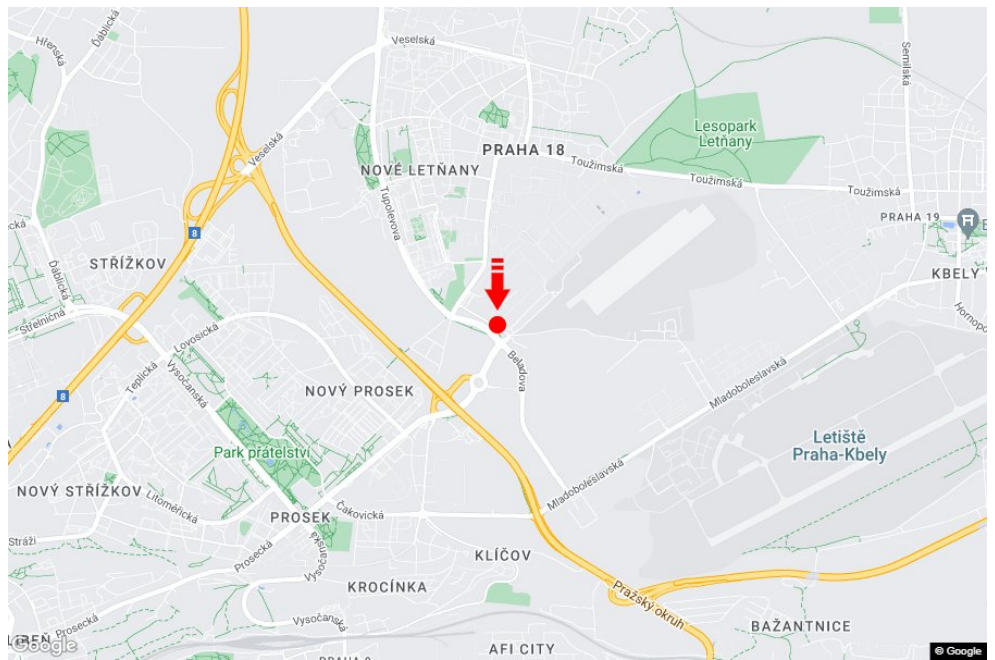

City: **Praha 09 - Letňany**
District: **Praha**
Region: **Hlavní město Praha**
Type: **Billboard**

Address: **Tupolevova /Prosecká PVA EXPO
sm.Veselská,OC LETŇANY,zc**
Coordinates (WGS84): **50.1278169 N 14.5145297 E**
Size: **510x240**

Panel location

- ☐ center
- ☒ suburb
- ☐ business district
- ☒ residential area
- ☐ industrial district
- ☒ undeveloped areas

Communications

- ☐ highway
- ☐ first-class road
- ☐ other roads
- ☒ street
- ☐ entrance
- ☒ exit
- ☐ car park
- ☐ pedestrian zone
- ☐ intersection

Position

- ☒ perpendicular
- ☐ oblique
- ☐ parallel
- ☒ separate

Visibility

- ☐ up to 20 m
- ☐ 20 - 50 m
- ☐ 20 - 50 m
- ☒ over 100 m
- ☐ custom lighting

Panel surroundings

☐ Public transport	☐ ČD, ČSAD railway station	☐ Post	☐ PNS
☒ Cultural facility	☐ Sport facilities	☐ Medical facility	☐ Shops
☐ Department store	☐ Supermarket	☐ filling station	☐ School, university
☐ Bank	☐ Restaurant	☐ Hotel