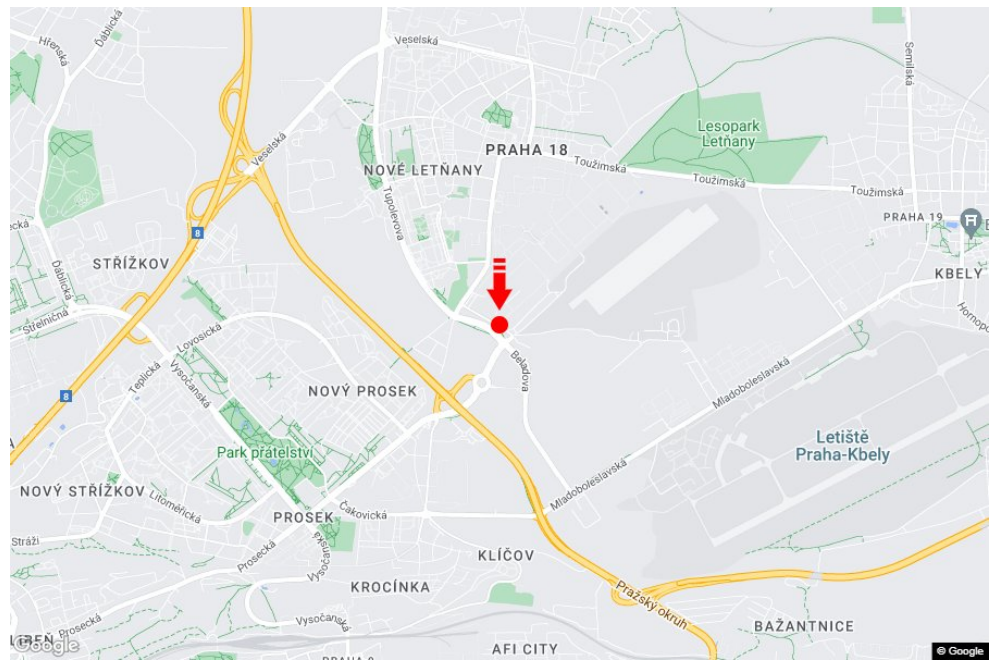

City: **Praha 09 - Letňany**
District: **Praha**
Region: **Hlavní město Praha**
Type: **Billboard**

Address: **Tupolevova /Prosecká PVA EXPO
sm.Prosecká,dc**

Coordinates **50.127832 N 14.5145223 E**
(WGS84):

Size: **510x240**

Panel location

- ☐ center
- ☒ suburb
- ☐ business district
- ☒ residential area
- ☐ industrial district
- ☒ undeveloped areas

Communications

- ☐ highway
- ☐ first-class road
- ☐ other roads
- ☒ street
- ☒ entrance
- ☐ exit
- ☐ car park
- ☐ pedestrian zone
- ☐ intersection

Position

- ☒ perpendicular
- ☐ oblique
- ☐ parallel
- ☒ separate

Visibility

- ☐ up to 20 m
- ☐ 20 - 50 m
- ☐ 20 - 50 m
- ☒ over 100 m
- ☐ custom lighting

Panel surroundings

☐ Public transport	☐ ČD, ČSAD railway station	☐ Post	☐ PNS
☒ Cultural facility	☐ Sport facilities	☐ Medical facility	☐ Shops
☐ Department store	☐ Supermarket	☐ filling station	☐ School, university
☐ Bank	☐ Restaurant	☐ Hotel