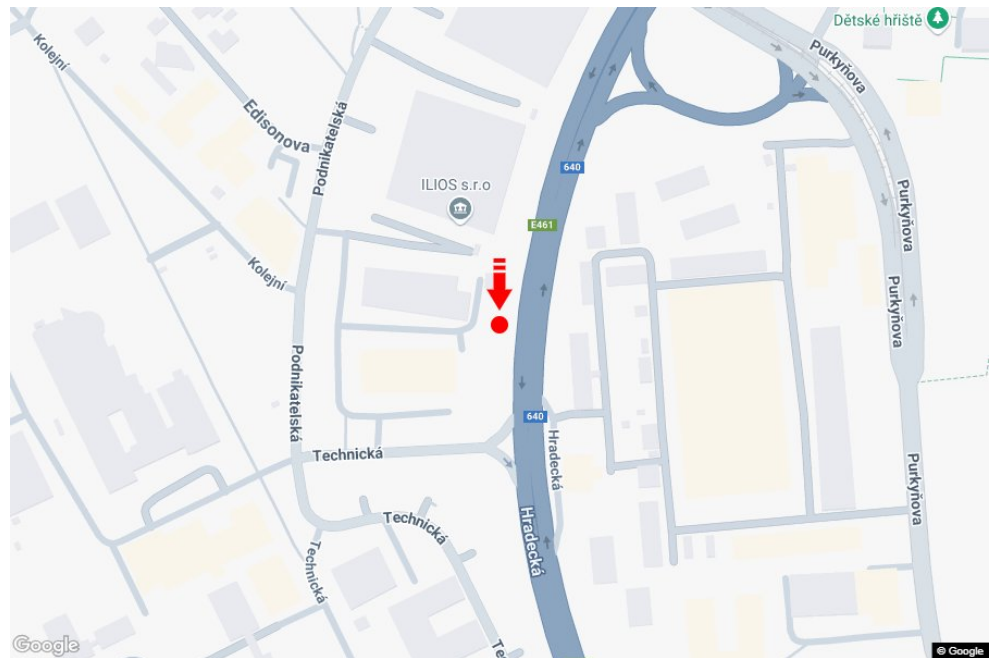

City: **Brno - Královo Pole**

Address: **Hradecká /Podnikatelská příjezd od Svitav,dc**

District: **Brno-město**

Coordinates (WGS84): **49.227437 N 16.578321 E**

Region: **Jihomoravský kraj**

Type: **Double bigboard**

Size: **960x820**

Panel location

- ☐ center
- ☒ suburb
- ☐ business district
- ☒ residential area
- ☐ industrial district
- ☐ undeveloped areas

Communications

- ☐ highway
- ☐ first-class road
- ☐ other roads
- ☒ street
- ☒ entrance
- ☐ exit
- ☐ car park
- ☐ pedestrian zone
- ☒ intersection

Position

- ☒ perpendicular
- ☐ oblique
- ☐ parallel
- ☒ separate

Visibility

- ☐ up to 20 m
- ☐ 20 - 50 m
- ☐ 20 - 50 m
- ☒ over 100 m
- ☒ custom lighting

Panel surroundings

☐ Public transport	☐ ČD, ČSAD railway station	☐ Post	☐ PNS
☐ Cultural facility	☐ Sport facilities	☐ Medical facility	☐ Shops
☐ Department store	☐ Supermarket	☒ filling station	☐ School, university
☐ Bank	☐ Restaurant	☐ Hotel