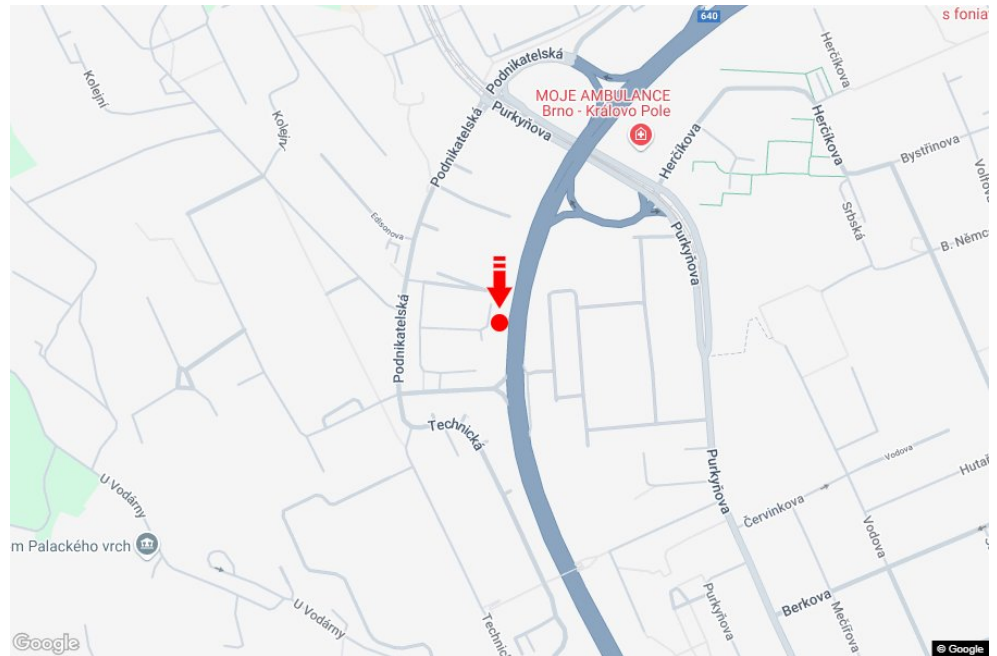

City: **Brno - Královo Pole**

District: **Brno-město**

Region: **Jihomoravský kraj**

Type: **Double bigboard**

Address: **Hradecká /Podnikatelská výjezd  
sm.Svitavy,zc**

Coordinates (WGS84): **49.2274296 N 16.5783105 E**

Size: **960x820**

**Panel location**

- center
- suburb
- business district
- residential area
- industrial district
- undeveloped areas

**Communications**

- highway
- first-class road
- other roads
- street
- entrance
- exit
- car park
- pedestrian zone
- intersection

**Position**

- perpendicular
- oblique
- parallel
- separate

**Visibility**

- up to 20 m
- 20 - 50 m
- 20 - 50 m
- over 100 m
- custom lighting

**Panel surroundings**

- |  |   |   |   |
|--|---|---|---|
| <input type="checkbox"/> Public transport  | <input type="checkbox"/> ČD, ČSAD railway station | <input type="checkbox"/> Post                       | <input type="checkbox"/> PNS                |
| <input type="checkbox"/> Cultural facility | <input type="checkbox"/> Sport facilities         | <input type="checkbox"/> Medical facility           | <input type="checkbox"/> Shops              |
| <input type="checkbox"/> Department store  | <input type="checkbox"/> Supermarket              | <input checked="" type="checkbox"/> filling station | <input type="checkbox"/> School, university |
| <input type="checkbox"/> Bank              | <input type="checkbox"/> Restaurant               | <input type="checkbox"/> Hotel                      |   |